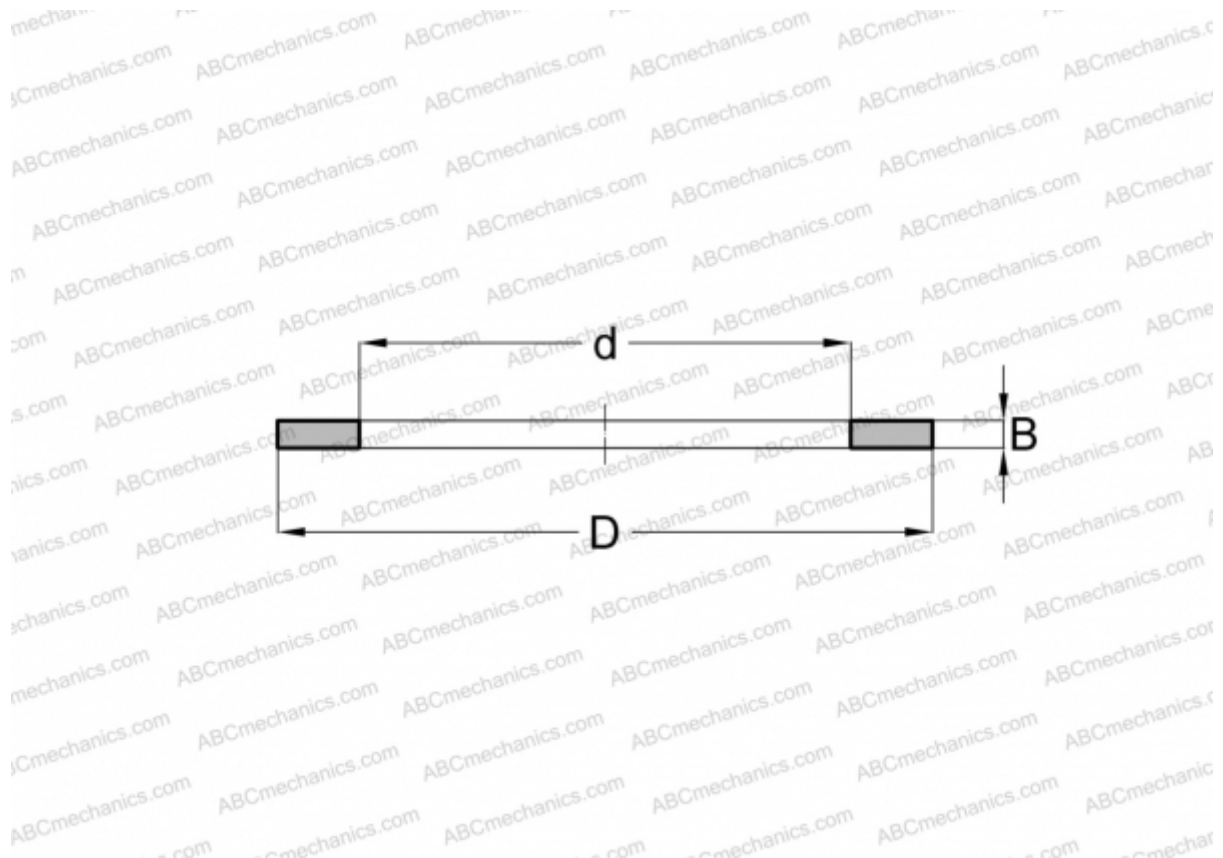

WS 150205 ABC

Axial bearing washer

TYPE: Rolling bearing parts and accessories, Rolling elements, Axial bearing washers, Shaft locating washers WS

Technical specification

DIMENSIONS, MM

d	150,000
D	205,000
B	12,000

WEIGHT, KG 1,430

MANUFACTURER [ABC](#)

INTERCHANGE

IKO	WS 150205
-----	---------------------------