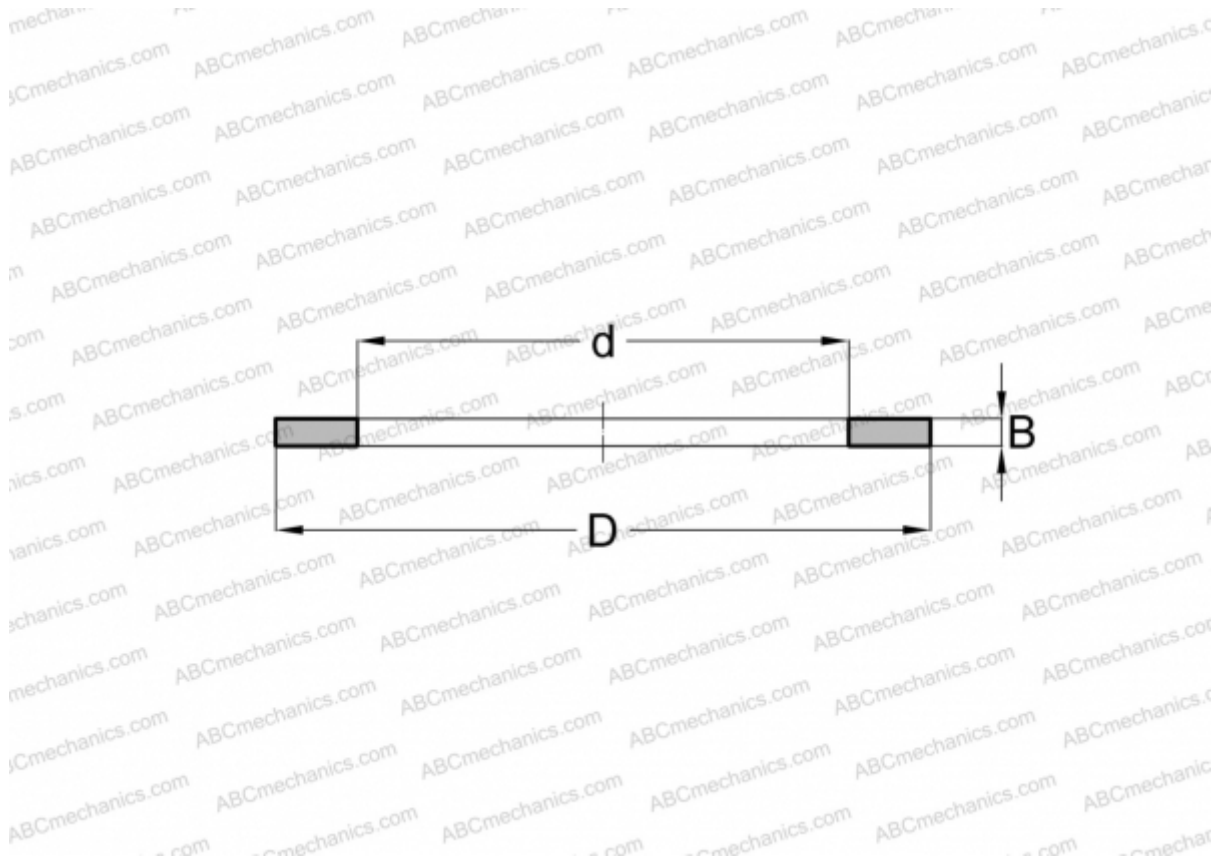

## WS 150250 ABC

Axial bearing washer

TYPE: Rolling bearing parts and accessories, Rolling elements, Axial bearing washers, Shaft locating washers WS

### Technical specification

#### DIMENSIONS, MM

d	150,000
D	250,000
B	12,000

**WEIGHT, KG** 2,940

**MANUFACTURER** [ABC](#)