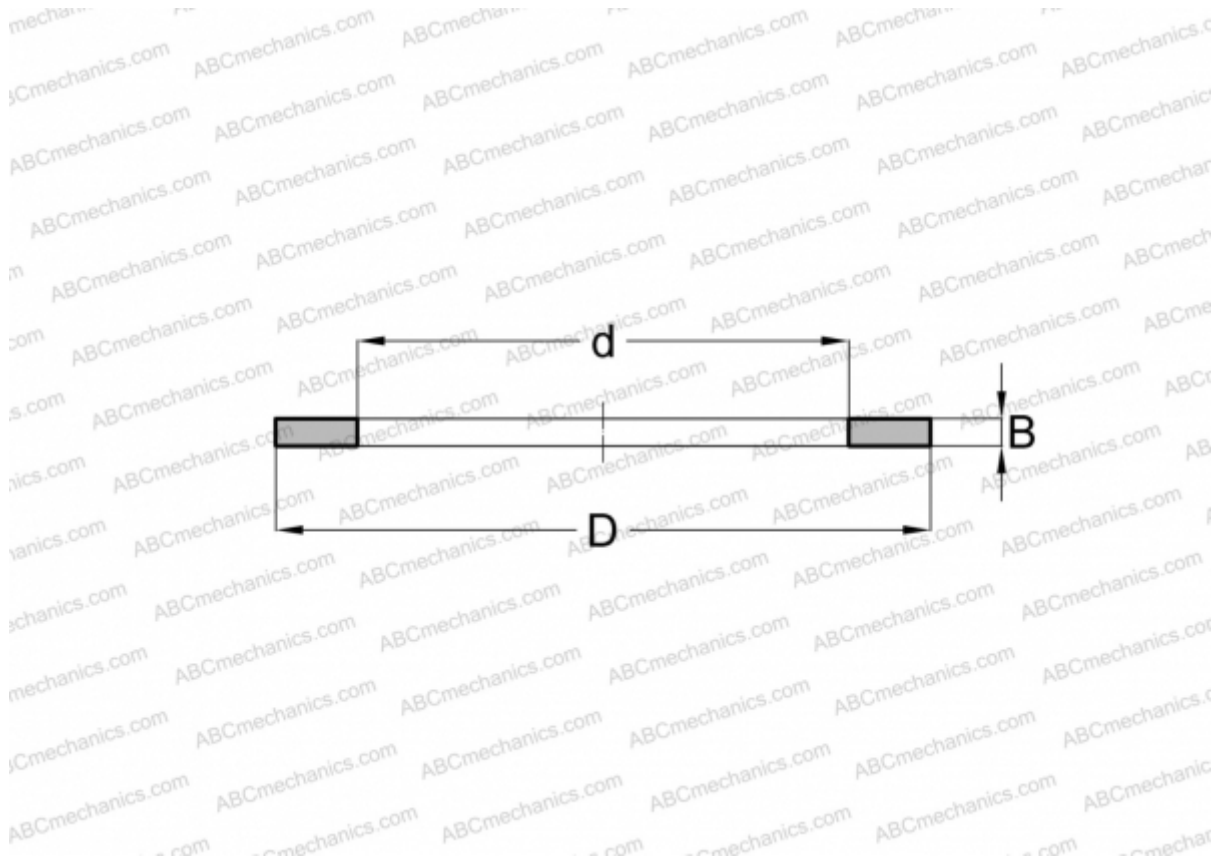

## WS 87432 ABC

Axial bearing washer

TYPE: Rolling bearing parts and accessories, Rolling elements, Axial bearing washers, Shaft locating washers WS

### Technical specification

#### DIMENSIONS, MM

d	160,000
D	320,000
B	25,500

**WEIGHT, KG** 12,100

**MANUFACTURER** [ABC](#)