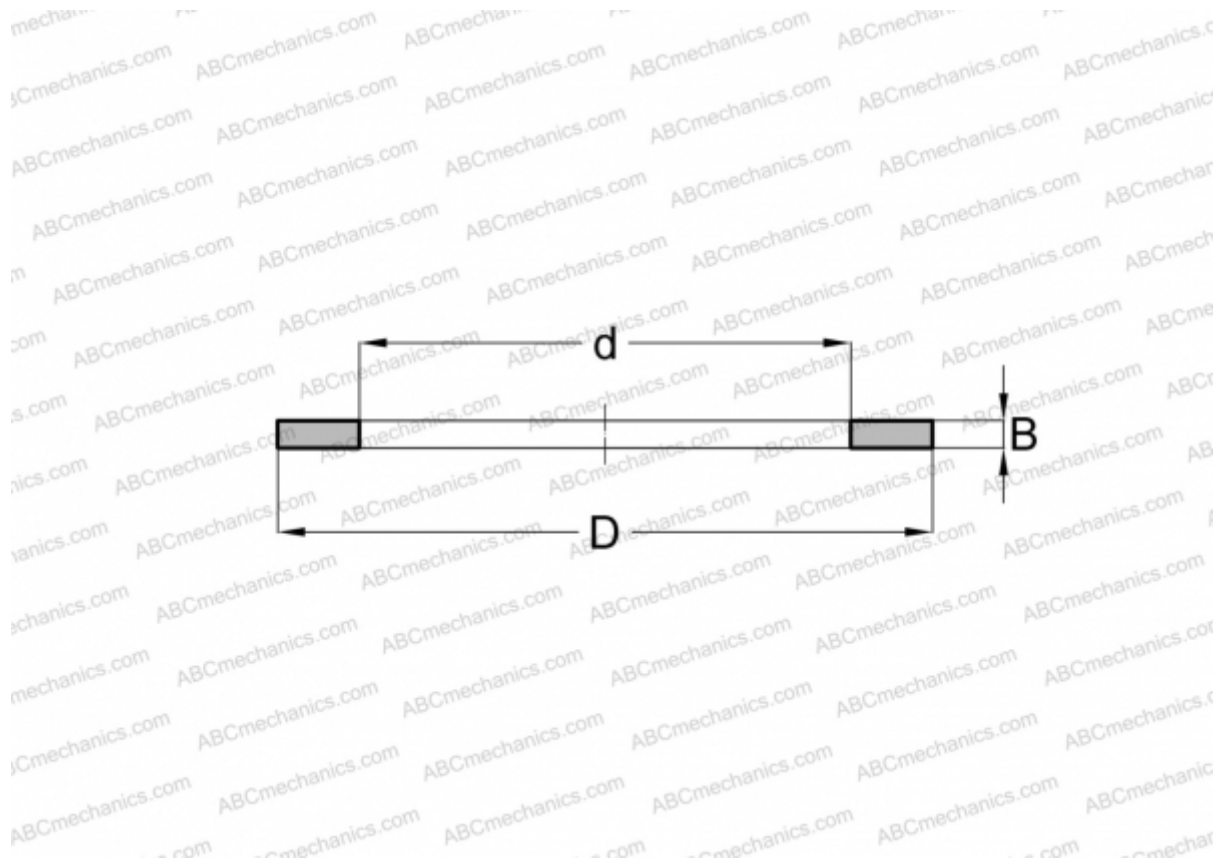

WS 170230 ABC

Axial bearing washer

TYPE: Rolling bearing parts and accessories, Rolling elements, Axial bearing washers, Shaft locating washers WS

Technical specification

DIMENSIONS, MM

d	170,000
D	230,000
B	13,000

WEIGHT, KG 1,900

MANUFACTURER [ABC](#)

INTERCHANGE

IKO	WS 170230
-----	---------------------------