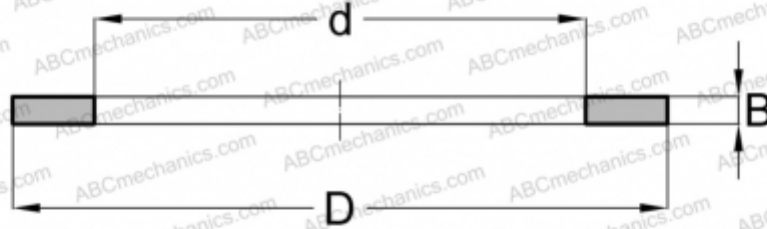

WS81136 FAG

Axial bearing washer

TYPE: Rolling bearing parts and accessories, Rolling elements, Axial bearing washers, Shaft locating washers WS

Technical specification

DIMENSIONS, MM

d	180,000
D	222,000
B	10,000

WEIGHT, KG 1,061

MANUFACTURER [FAG](#)

INTERCHANGE

ABC	WS 81136
INA	WS81136
SKF	WS81136