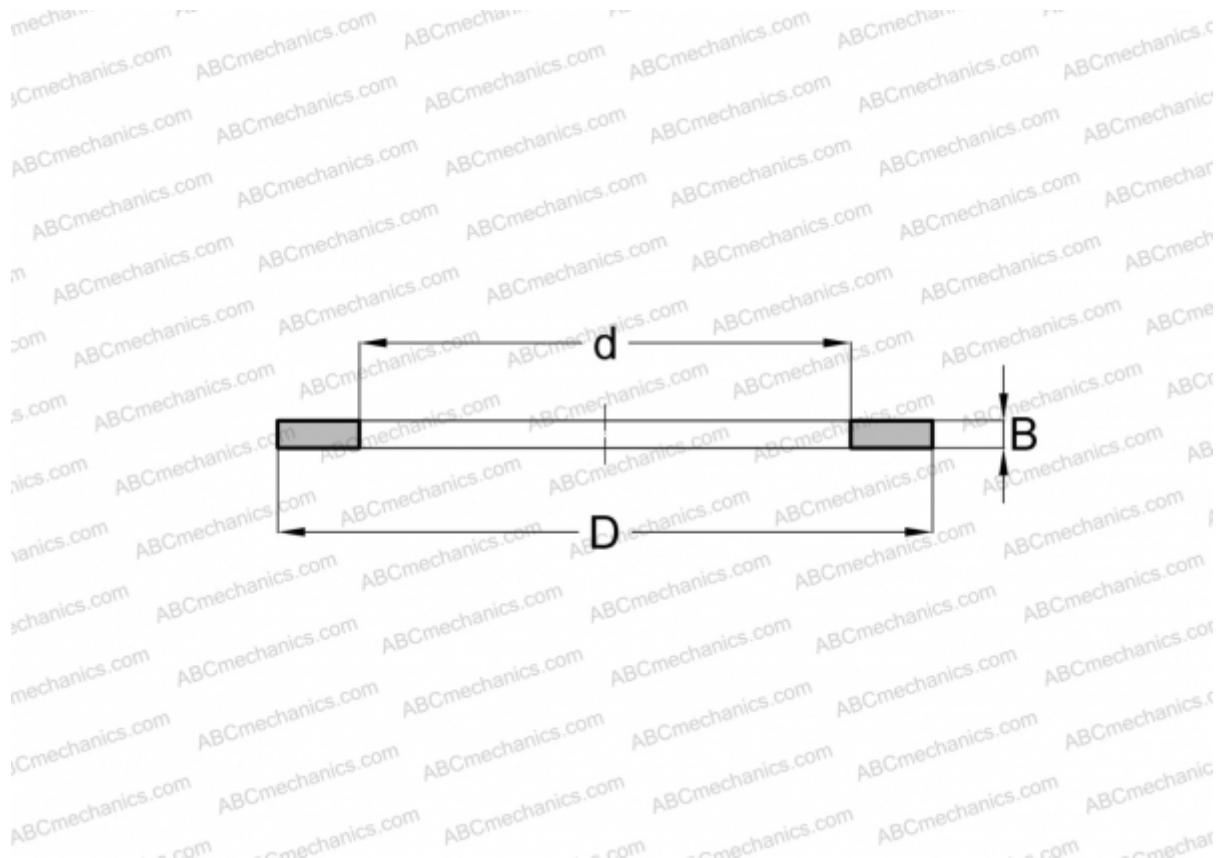

## WS87438 INA

Axial bearing washer

TYPE: Rolling bearing parts and accessories, Rolling elements, Axial bearing washers, Shaft locating washers WS

### Technical specification

#### DIMENSIONS, MM

d	190,000
D	380,000
B	29,500

**WEIGHT, KG** 19,800

**MANUFACTURER** [INA](#)