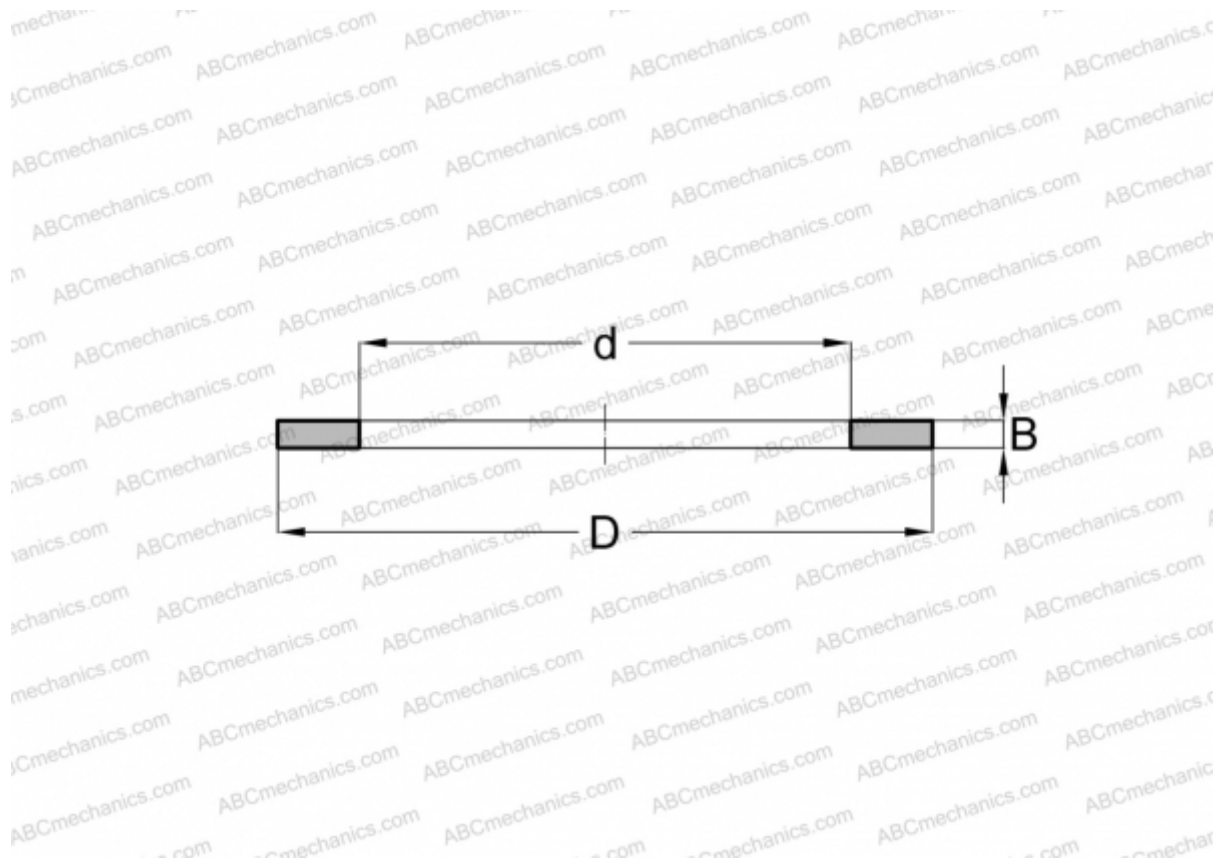

## WS 81244 ABC

Axial bearing washer

TYPE: Rolling bearing parts and accessories, Rolling elements, Axial bearing washers, Shaft locating washers WS

### Technical specification

#### DIMENSIONS, MM

d	220,000
D	297,000
B	18,500

**WEIGHT, KG** 4,750

**MANUFACTURER** [ABC](#)