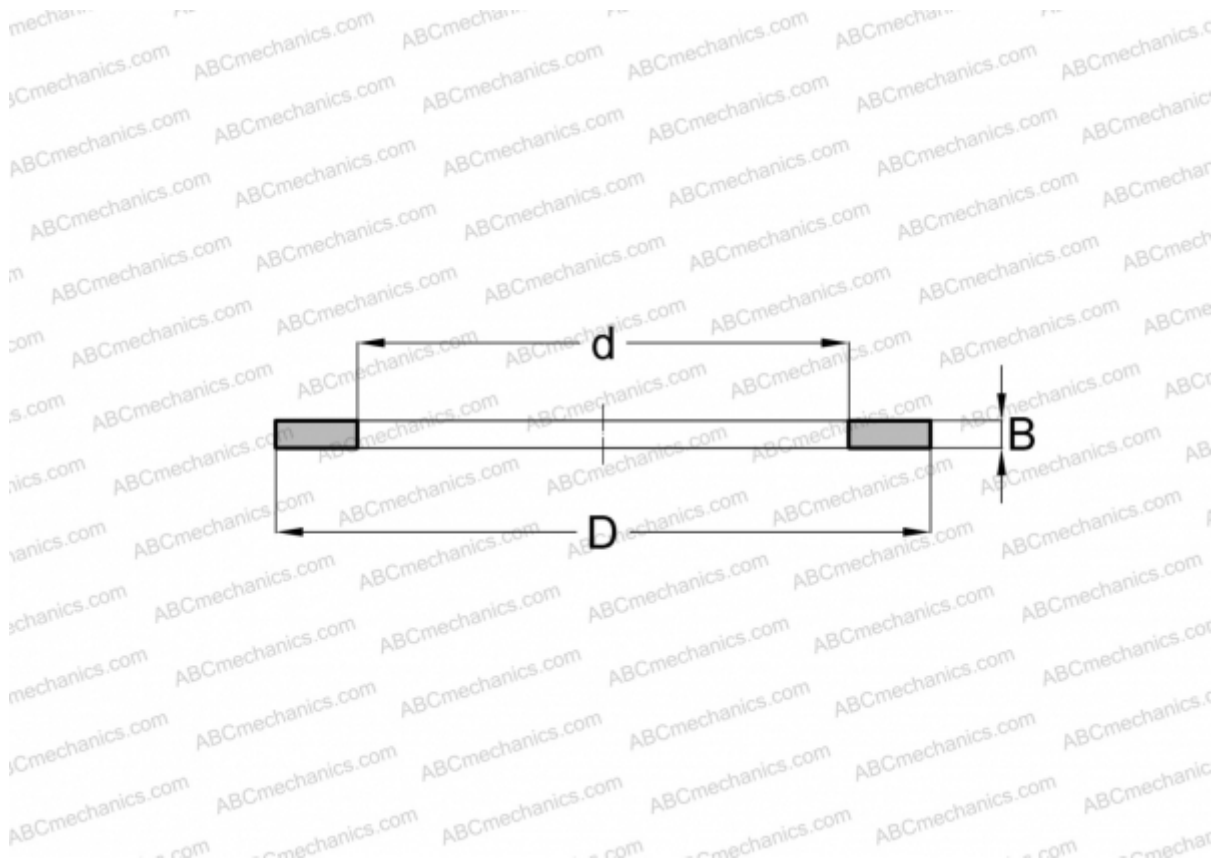

## WS 89444 ABC

Axial bearing washer

TYPE: Rolling bearing parts and accessories, Rolling elements, Axial bearing washers, Shaft locating washers WS

### Technical specification

#### DIMENSIONS, MM

d	220,000
D	420,000
B	41,000

**WEIGHT, KG** 32,200

**MANUFACTURER** [ABC](#)