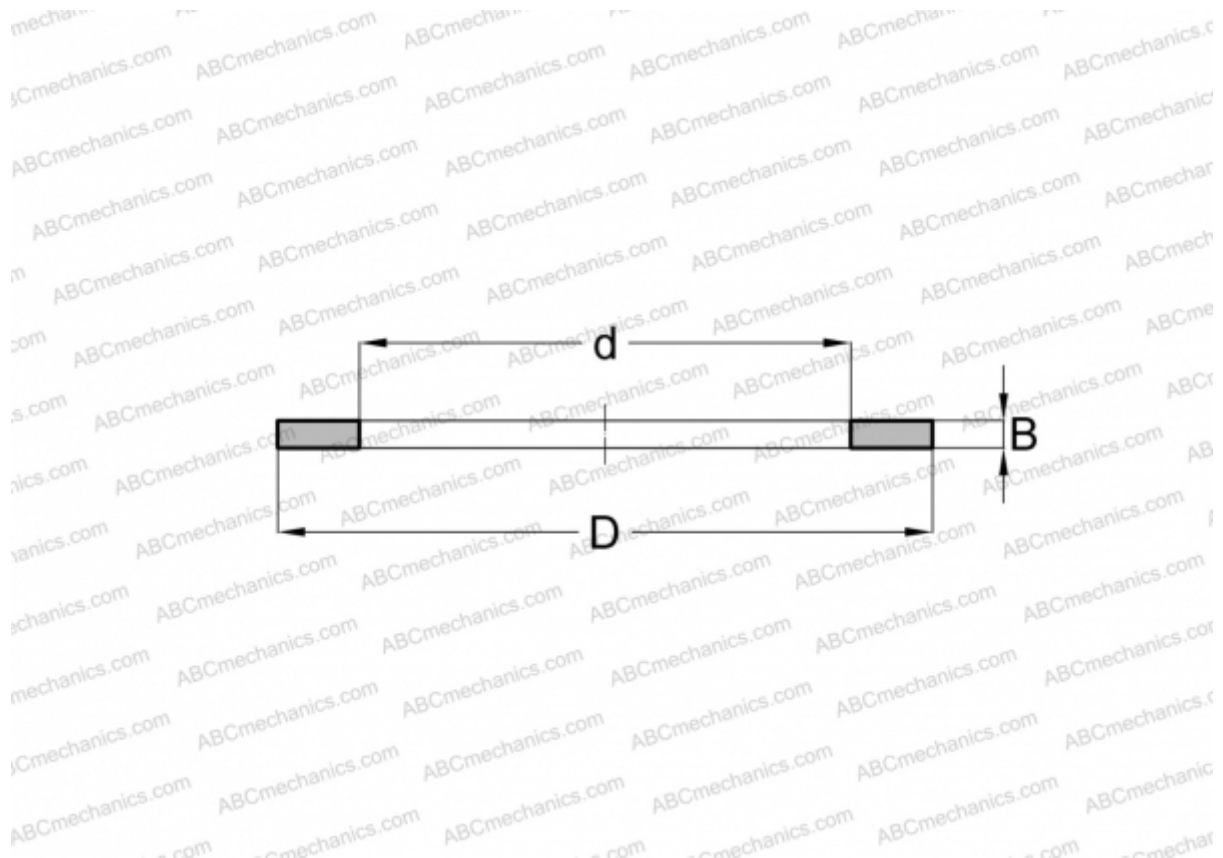

## WS 220290 ABC

Axial bearing washer

TYPE: Rolling bearing parts and accessories, Rolling elements, Axial bearing washers, Shaft locating washers WS

### Technical specification

#### DIMENSIONS, MM

d	220,000
D	290,000
B	14,000

**WEIGHT, KG** 3,060

**MANUFACTURER** [ABC](#)