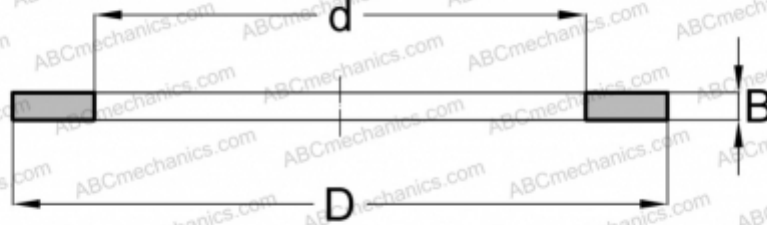

## WS81180 FAG

Axial bearing washer

TYPE: Rolling bearing parts and accessories, Rolling elements, Axial bearing washers, Shaft locating washers WS

### Technical specification

#### DIMENSIONS, MM

d	400,000
D	476,000
B	20,000

**WEIGHT, KG** 8,301

**MANUFACTURER** [FAG](#)