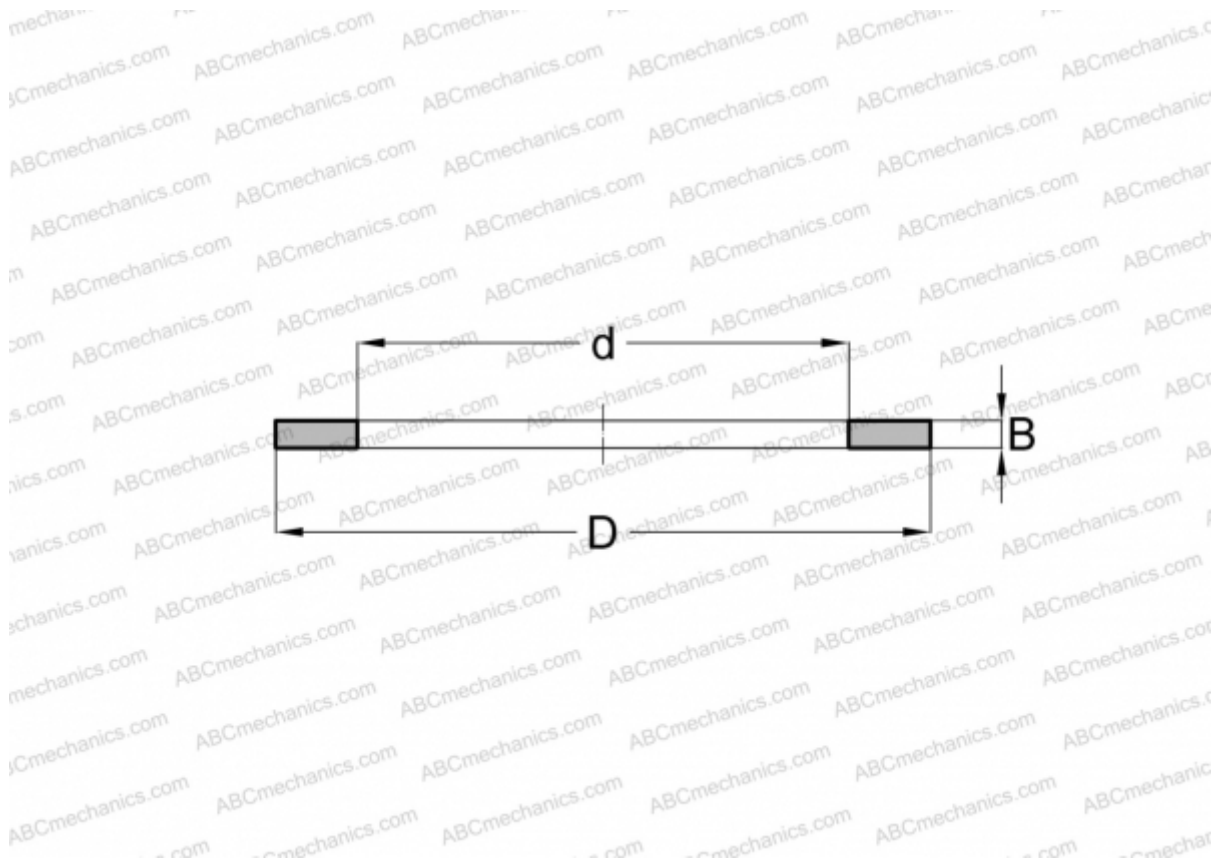

## WS 81284 ABC

Axial bearing washer

TYPE: Rolling bearing parts and accessories, Rolling elements, Axial bearing washers, Shaft locating washers WS

### Technical specification

#### DIMENSIONS, MM

d	420,000
D	575,000
B	39,000

**WEIGHT, KG** 34,800

**MANUFACTURER** [ABC](#)