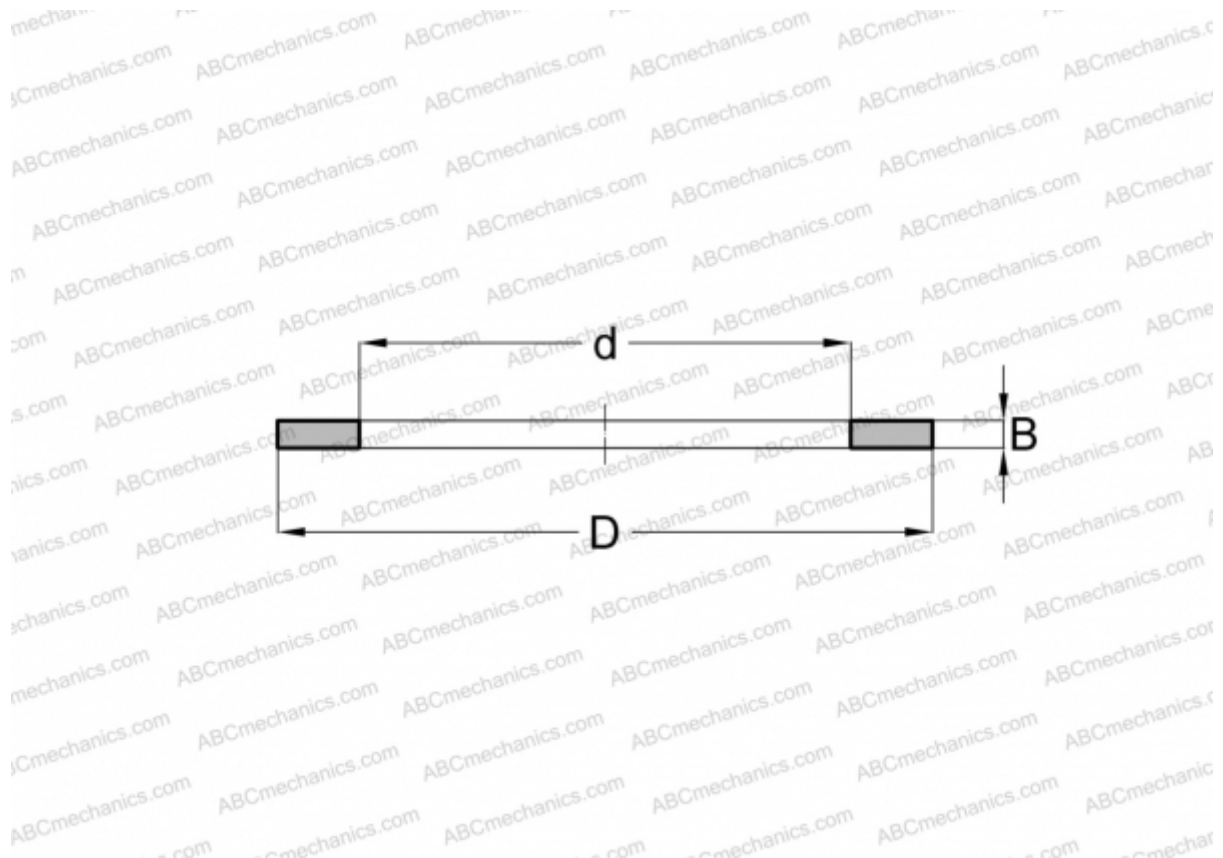

## WS 811/600 ABC

Axial bearing washer

TYPE: Rolling bearing parts and accessories, Rolling elements, Axial bearing washers, Shaft locating washers WS

### Technical specification

#### DIMENSIONS, MM

d	600,000
D	705,000
B	25,500

**WEIGHT, KG** 21,682

**MANUFACTURER** [ABC](#)