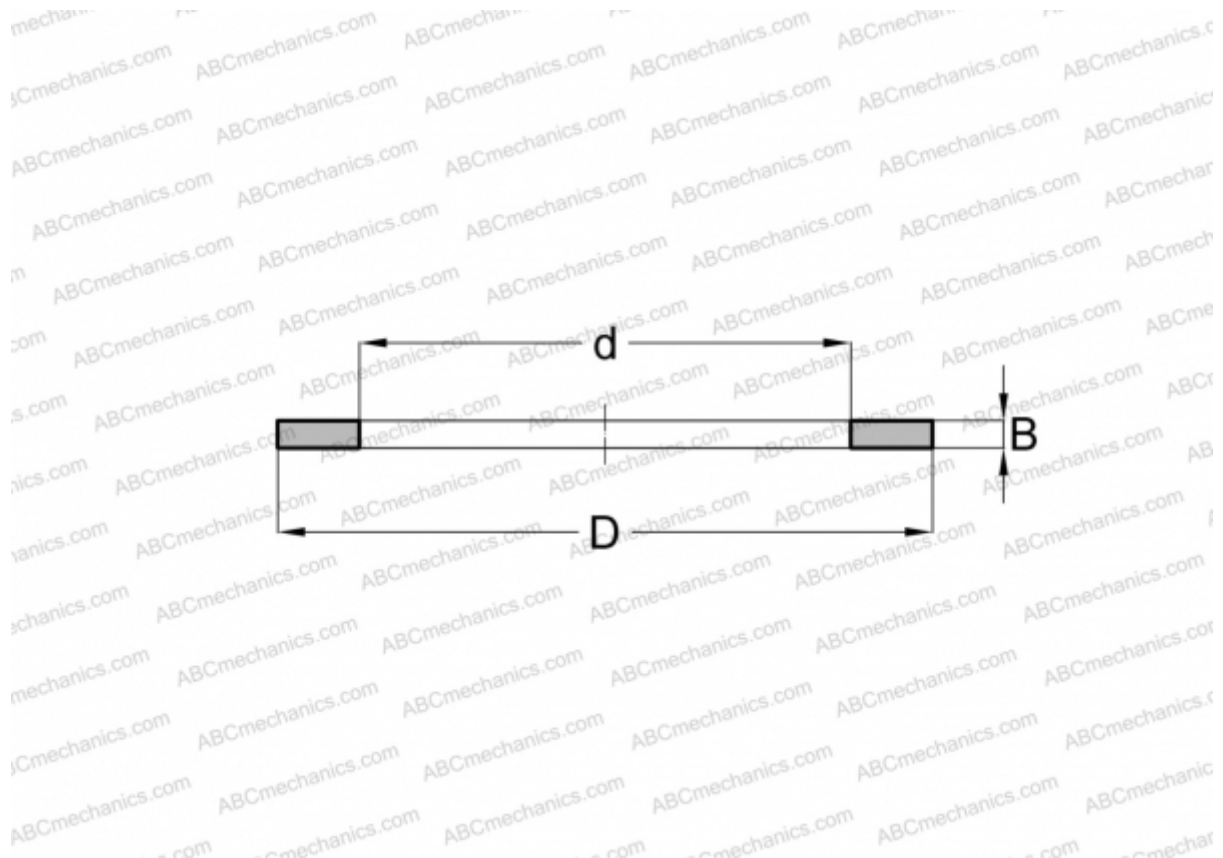

## WS811/600 FAG

Axial bearing washer

TYPE: Rolling bearing parts and accessories, Rolling elements, Axial bearing washers, Shaft locating washers WS

### Technical specification

#### DIMENSIONS, MM

d	600,000
D	705,000
B	25,500

**WEIGHT, KG** 21,682

**MANUFACTURER** [FAG](#)