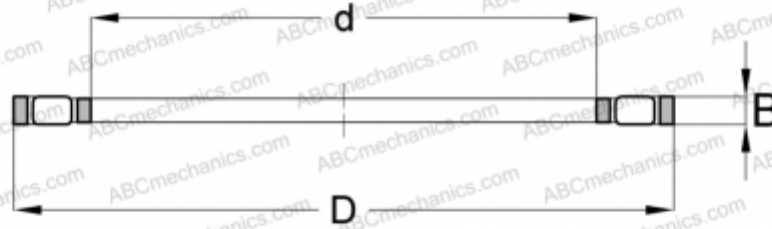

## K81102 ABC

Cylindrical roller thrust bearings

TYPE: Roller bearings, Thrust roller bearing, Cylindrical, Single direction, thrust cylindrical roller and cage assembly

### Technical specification

#### DIMENSIONS, MM

d	15,000
D	28,000
B	3,500

**WEIGHT, KG** 0,006

**MANUFACTURER** [ABC](#)