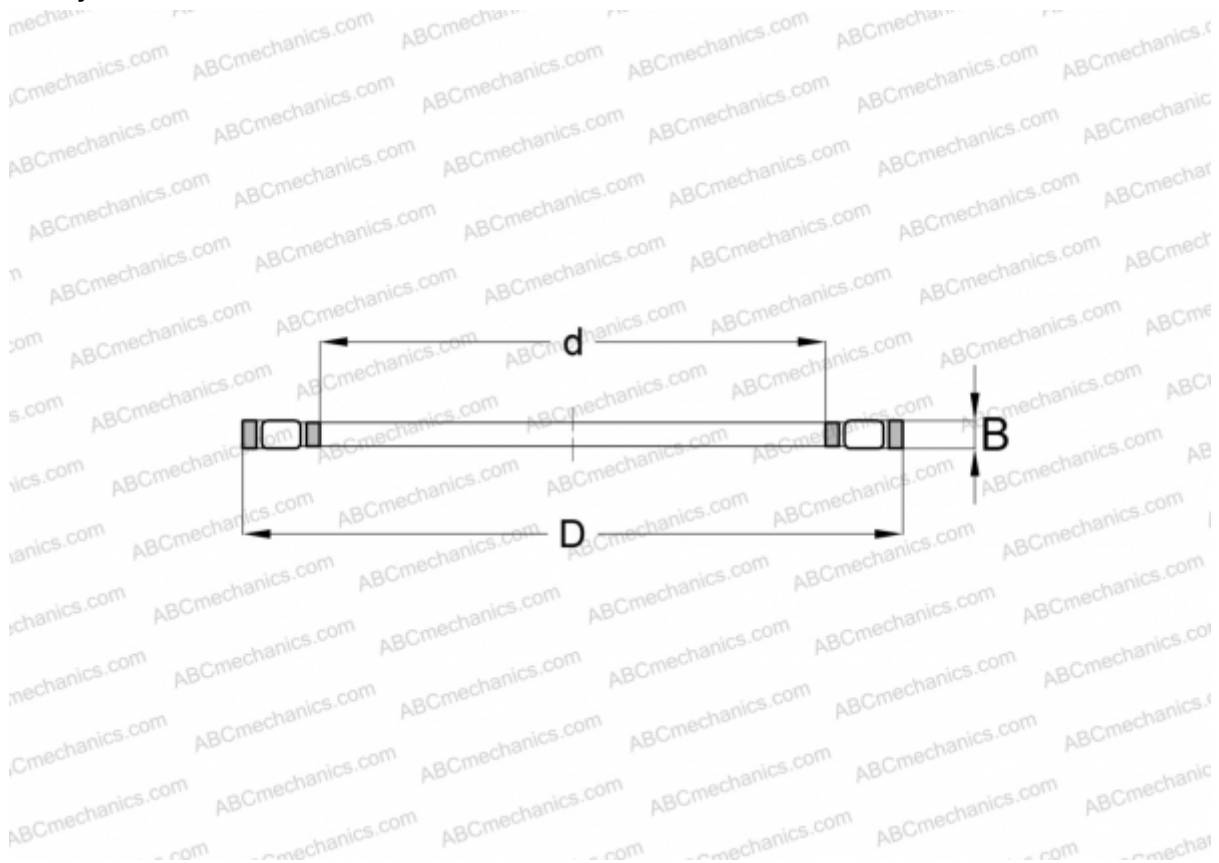

## AZK 15283.5 IKO

Cylindrical roller thrust bearings

TYPE: Roller bearings, Thrust roller bearing, Cylindrical, Single direction, thrust cylindrical roller and cage assembly

### Technical specification

#### DIMENSIONS, MM

d	15,000
D	28,000
B	3,500

**WEIGHT, KG** 0,009

**MANUFACTURER** [IKO](#)