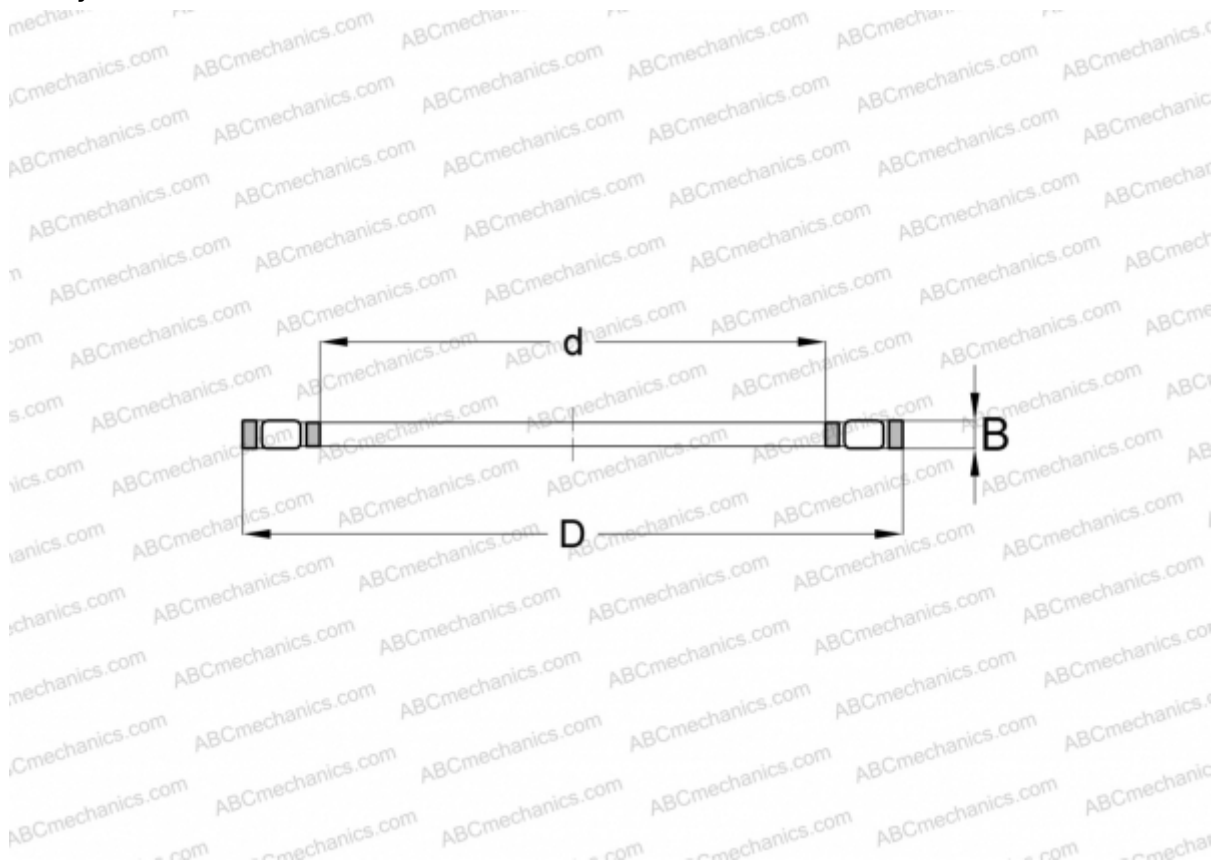

## AZK 17303.5 IKO

Cylindrical roller thrust bearings

TYPE: Roller bearings, Thrust roller bearing, Cylindrical, Single direction, thrust cylindrical roller and cage assembly

### Technical specification

#### DIMENSIONS, MM

d	17,000
D	30,000
B	3,500

**WEIGHT, KG** 0,010

**MANUFACTURER** [IKO](#)