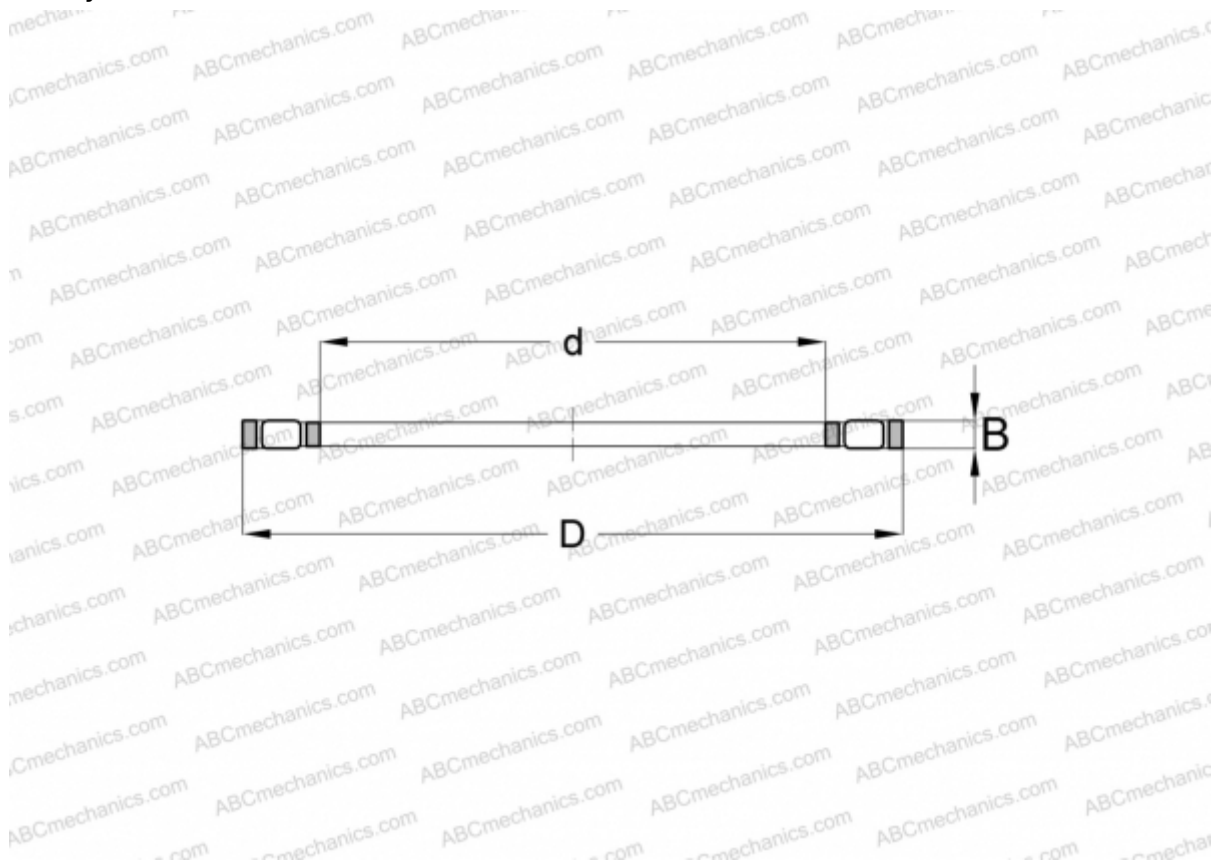

K.81106 TVPB-1 FAG

Cylindrical roller thrust bearings

TYPE: Roller bearings, Thrust roller bearing, Cylindrical, Single direction, thrust cylindrical roller and cage assembly

Technical specification

DIMENSIONS, MM

d	30,000
D	47,000
B	5,000

WEIGHT, KG 0,017

MANUFACTURER [FAG](#)

INTERCHANGE

ABC	K81106
INA	K81106-TV
IKO	AZK 30475
SKF	K 81106