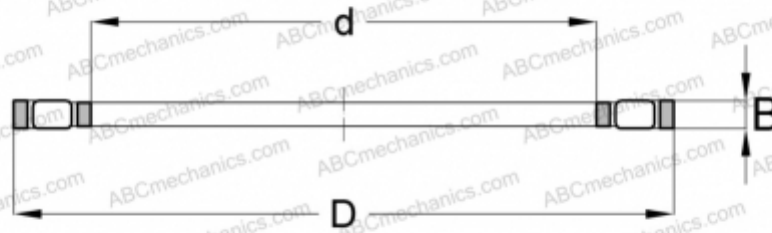

## K 81107 SKF

Cylindrical roller thrust bearings

TYPE: Roller bearings, Thrust roller bearing, Cylindrical, Single direction, thrust cylindrical roller and cage assembly

### Technical specification

#### DIMENSIONS, MM

d	35,000
D	52,000
B	5,000

**WEIGHT, KG** 0,019

**MANUFACTURER** [SKF](#)