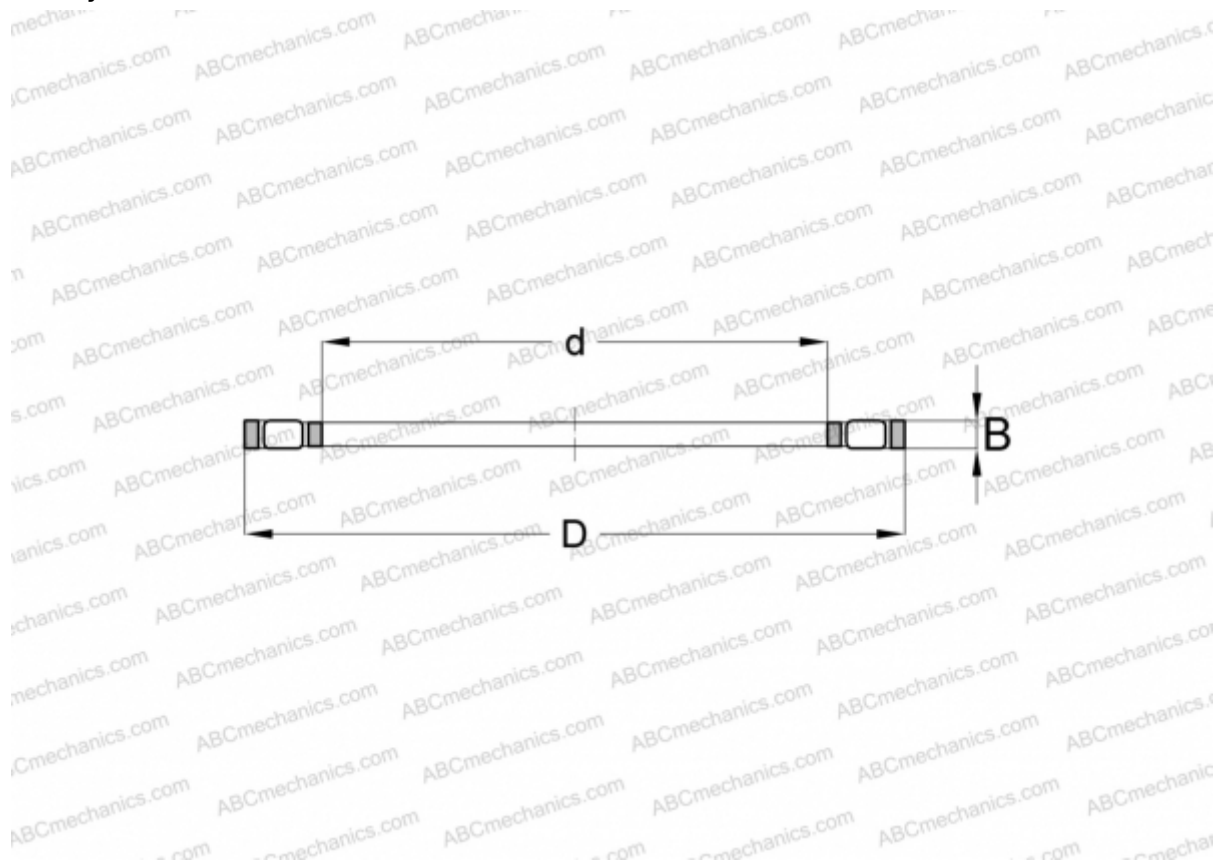

## K81108 ABC

Cylindrical roller thrust bearings

TYPE: Roller bearings, Thrust roller bearing, Cylindrical, Single direction, thrust cylindrical roller and cage assembly

### Technical specification

#### DIMENSIONS, MM

d	40,000
D	60,000
B	6,000

**WEIGHT, KG** 0,031

**MANUFACTURER** [ABC](#)