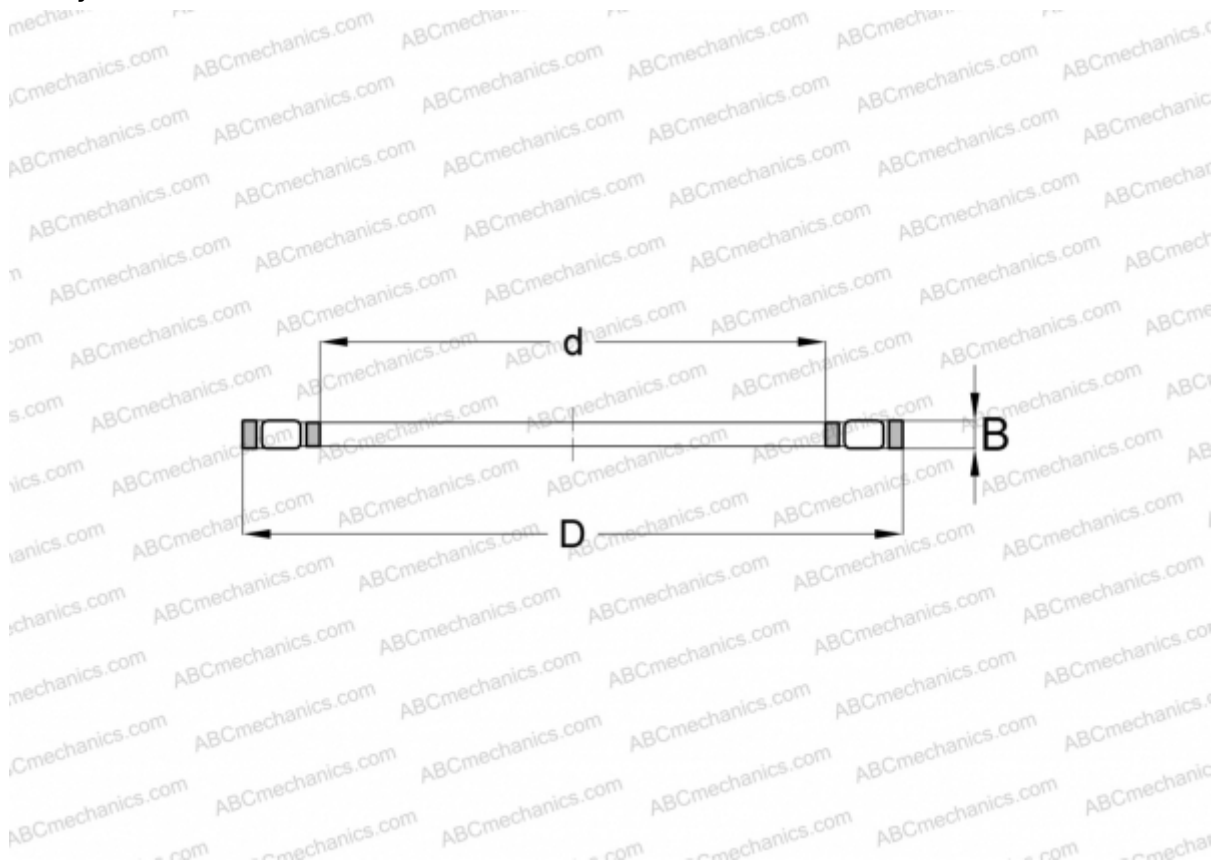

## AZK 40689 IKO

Cylindrical roller thrust bearings

TYPE: Roller bearings, Thrust roller bearing, Cylindrical, Single direction, thrust cylindrical roller and cage assembly

### Technical specification

#### DIMENSIONS, MM

d	40,000
D	68,000
B	9,000

**WEIGHT, KG** 0,132

**MANUFACTURER** [IKO](#)