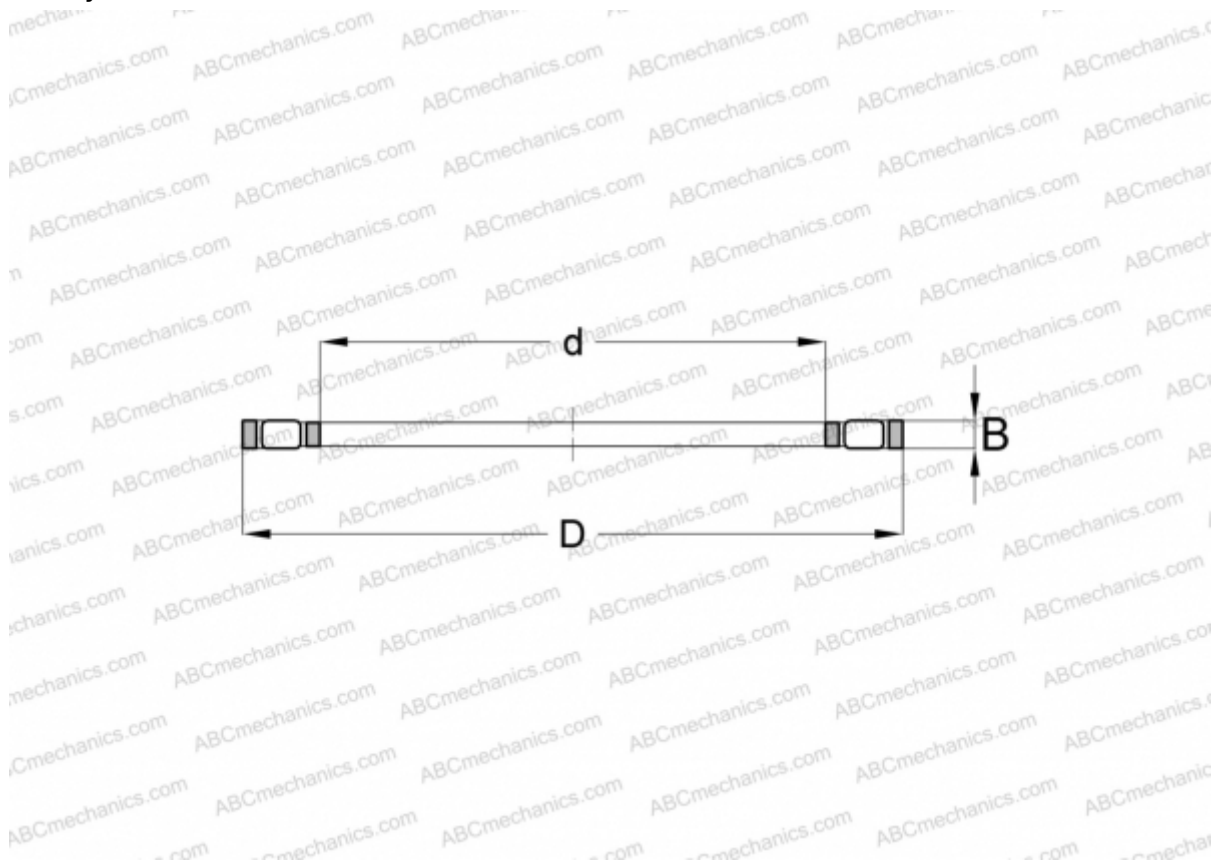

K.81208 TVPB FAG

Cylindrical roller thrust bearings

TYPE: Roller bearings, Thrust roller bearing, Cylindrical, Single direction, thrust cylindrical roller and cage assembly

Technical specification

DIMENSIONS, MM

d	40,000
D	68,000
B	9,000

WEIGHT, KG 0,081

MANUFACTURER [FAG](#)

INTERCHANGE

ABC	K81208
INA	K81208-TV
IKO	AZK 40689
SKF	K 81208