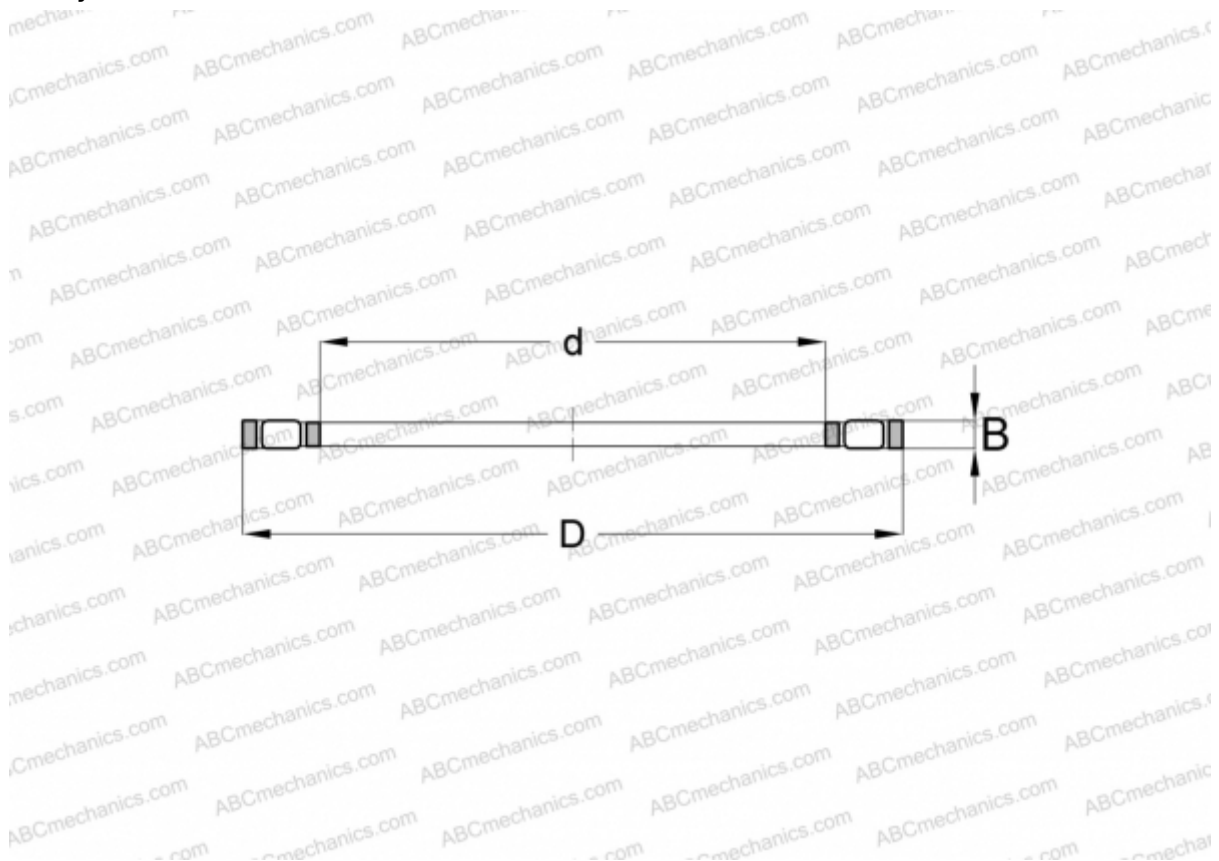

## K81109-TV INA

Cylindrical roller thrust bearings

TYPE: Roller bearings, Thrust roller bearing, Cylindrical, Single direction, thrust cylindrical roller and cage assembly

### Technical specification

#### DIMENSIONS, MM

d	45,000
D	65,000
B	6,000

**WEIGHT, KG** 0,035

**MANUFACTURER** [INA](#)