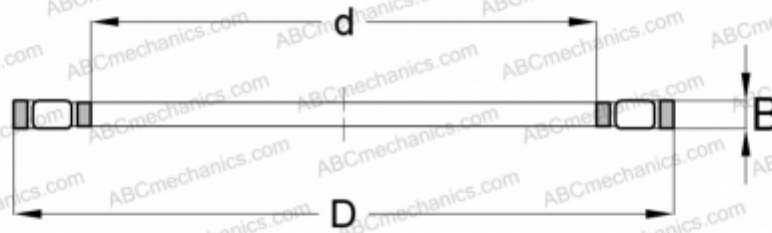

K.81109 TVPB FAG

Cylindrical roller thrust bearings

TYPE: Roller bearings, Thrust roller bearing, Cylindrical, Single direction, thrust cylindrical roller and cage assembly

Technical specification

DIMENSIONS, MM

d	45,000
D	65,000
B	6,000

WEIGHT, KG 0,035

MANUFACTURER [FAG](#)

INTERCHANGE

ABC	K81109
INA	K81109-TV
IKO	AZK 45656
SKF	K 81109