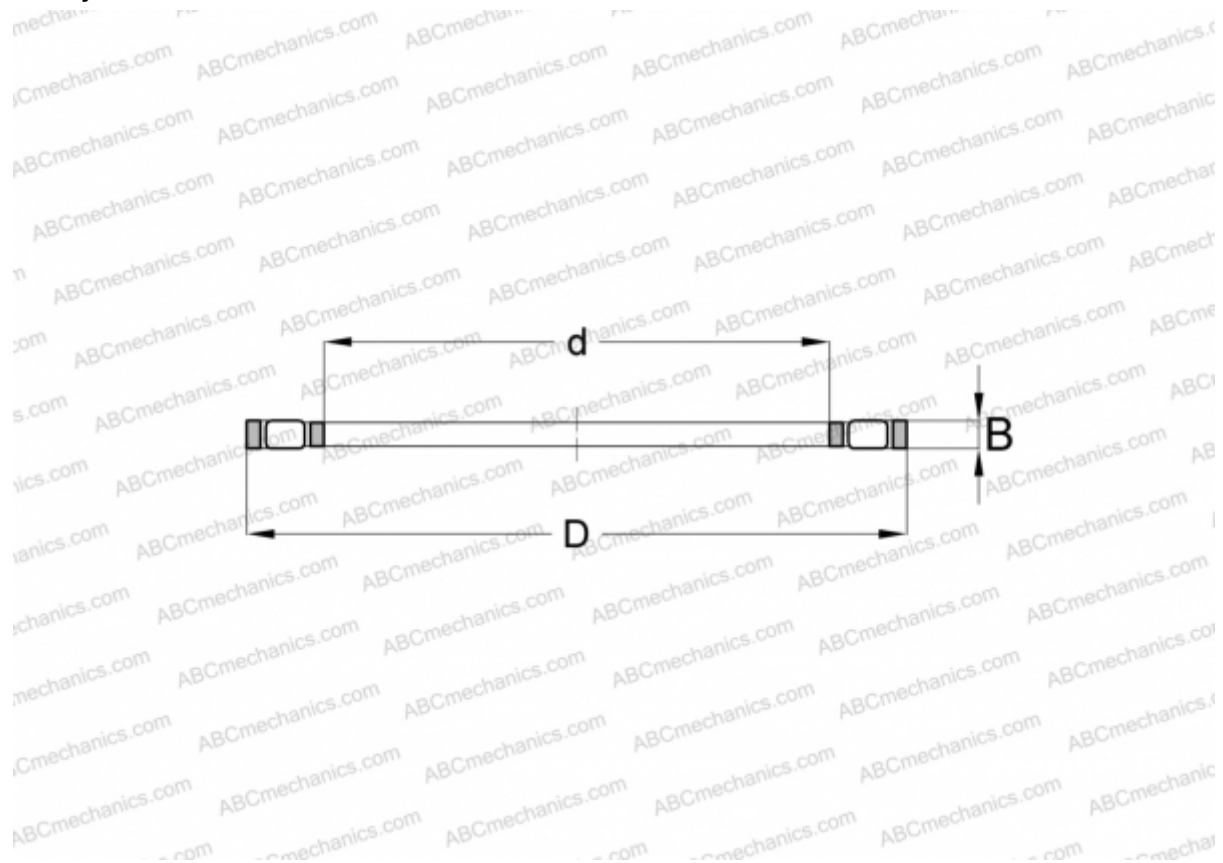

## AZK 559011 IKO

Cylindrical roller thrust bearings

TYPE: Roller bearings, Thrust roller bearing, Cylindrical, Single direction, thrust cylindrical roller and cage assembly

### Technical specification

#### DIMENSIONS, MM

d	55,000
D	90,000
B	11,000

**WEIGHT, KG** 0,275

**MANUFACTURER** [IKO](#)