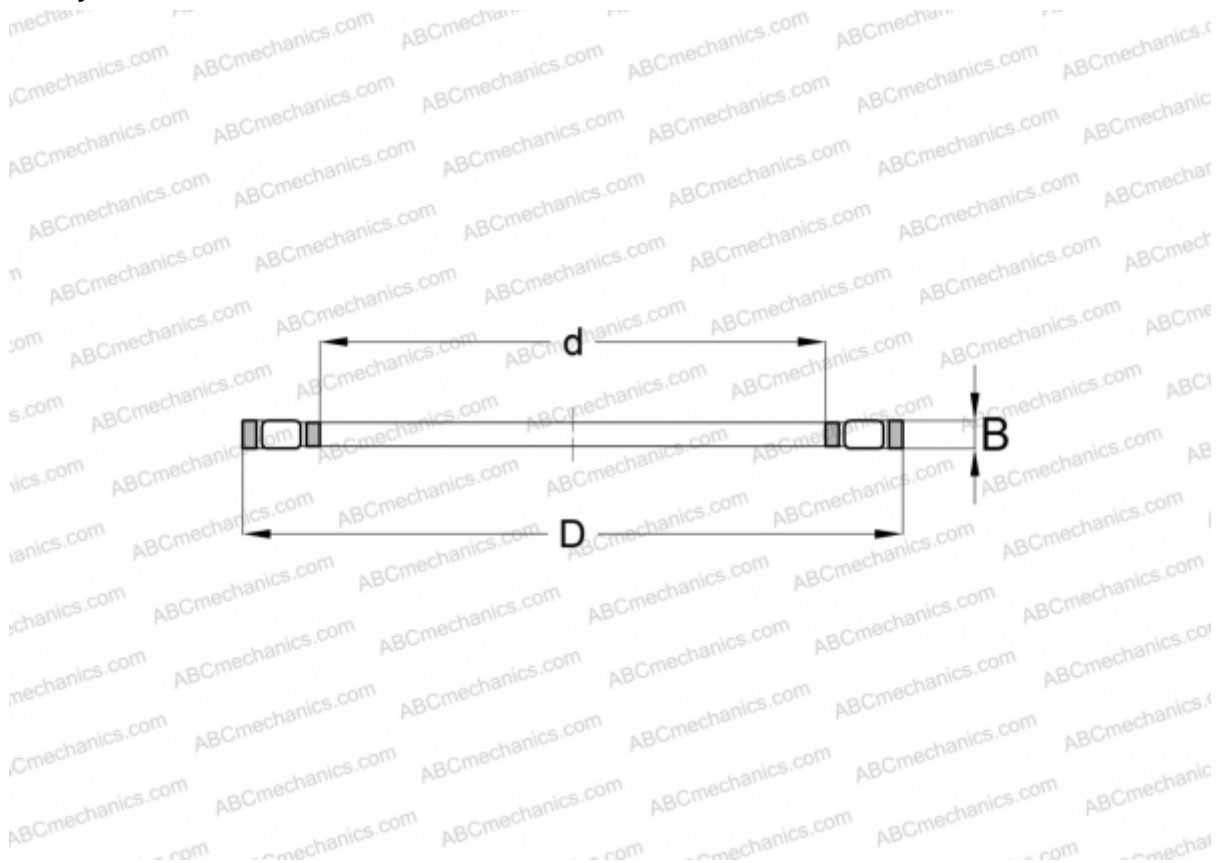

## K81213-TV INA

Cylindrical roller thrust bearings

TYPE: Roller bearings, Thrust roller bearing, Cylindrical, Single direction, thrust cylindrical roller and cage assembly

### Technical specification

#### DIMENSIONS, MM

d	65,000
D	100,000
B	11,000

**WEIGHT, KG** 0,185

**MANUFACTURER** [INA](#)