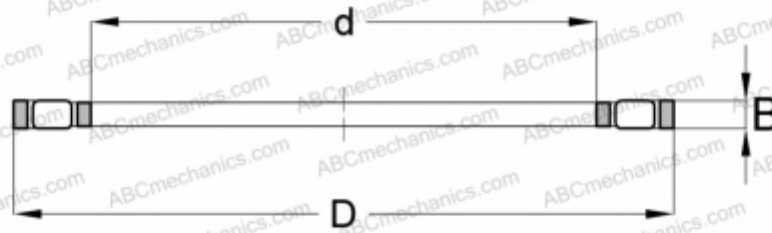

K 81213 SKF

Cylindrical roller thrust bearings

TYPE: Roller bearings, Thrust roller bearing, Cylindrical, Single direction, thrust cylindrical roller and cage assembly

Technical specification

DIMENSIONS, MM

| | |
|---|---------|
| d | 65,000 |
| D | 100,000 |
| B | 11,000 |

WEIGHT, KG 0,185

MANUFACTURER [SKF](#)

INTERCHANGE

| | |
|-----|-----------------------------|
| ABC | K81213 |
| INA | K81213-TV |
| IKO | AZK 6510011 |
| FAG | K.81213 LPB |