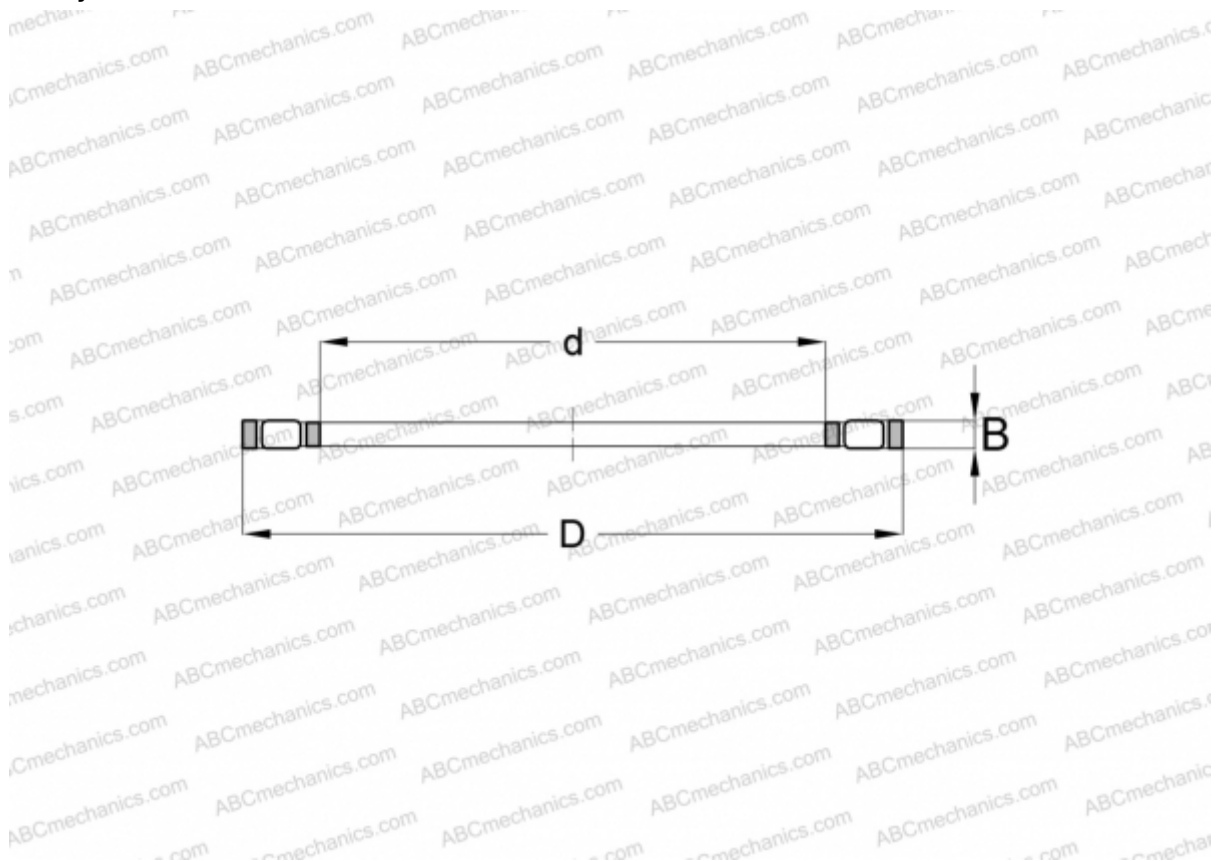

## K81114-TV INA

Cylindrical roller thrust bearings

TYPE: Roller bearings, Thrust roller bearing, Cylindrical, Single direction, thrust cylindrical roller and cage assembly

### Technical specification

#### DIMENSIONS, MM

d	70,000
D	95,000
B	7,500

**WEIGHT, KG** 0,092

**MANUFACTURER** [INA](#)