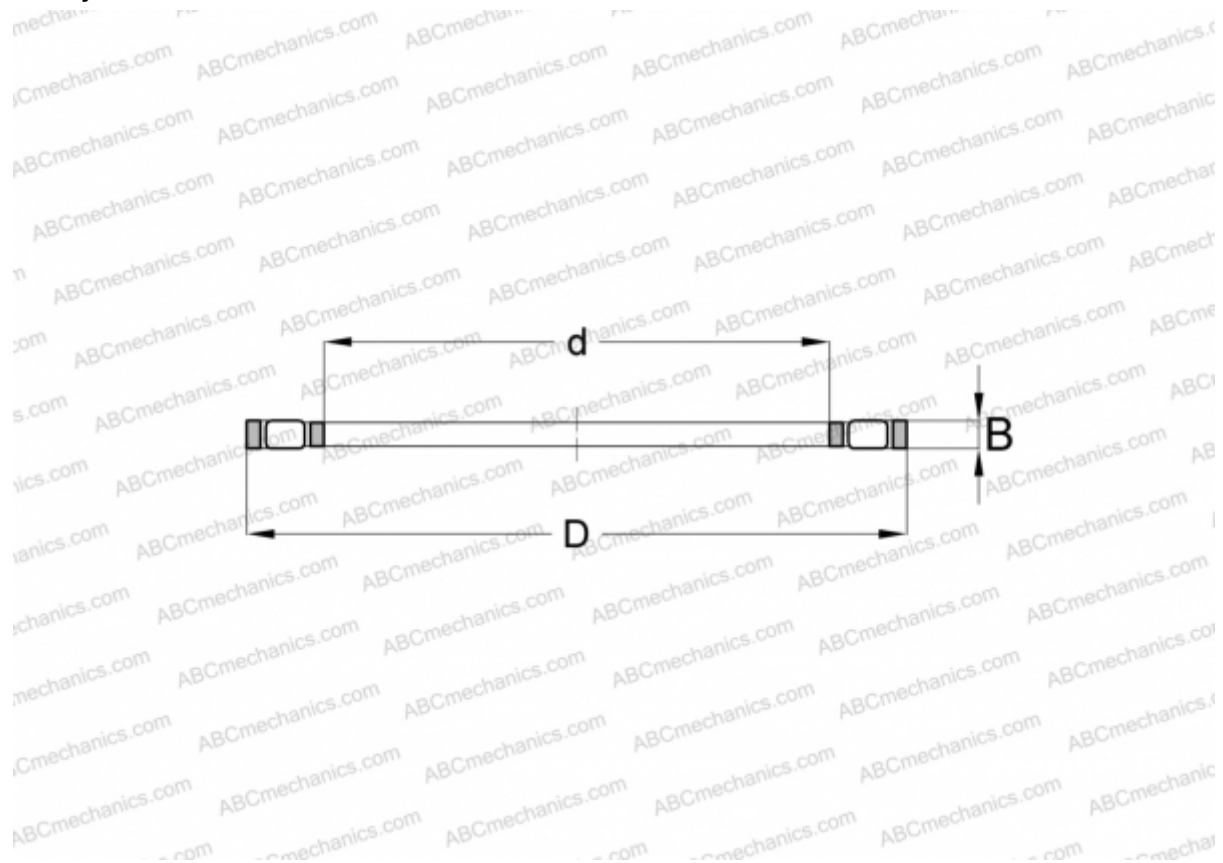

## AZK 70957.5 IKO

Cylindrical roller thrust bearings

TYPE: Roller bearings, Thrust roller bearing, Cylindrical, Single direction, thrust cylindrical roller and cage assembly

### Technical specification

#### DIMENSIONS, MM

d	70,000
D	95,000
B	7,500

**WEIGHT, KG** 0,156

**MANUFACTURER** [IKO](#)