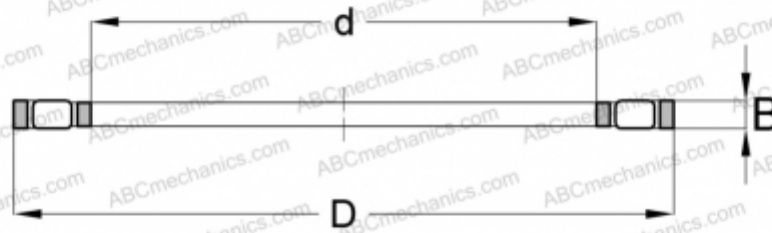

## K.81214 LPB FAG

Cylindrical roller thrust bearings

TYPE: Roller bearings, Thrust roller bearing, Cylindrical, Single direction, thrust cylindrical roller and cage assembly

### Technical specification

#### DIMENSIONS, MM

d	70,000
D	105,000
B	11,000

**WEIGHT, KG** 0,212

**MANUFACTURER** [FAG](#)