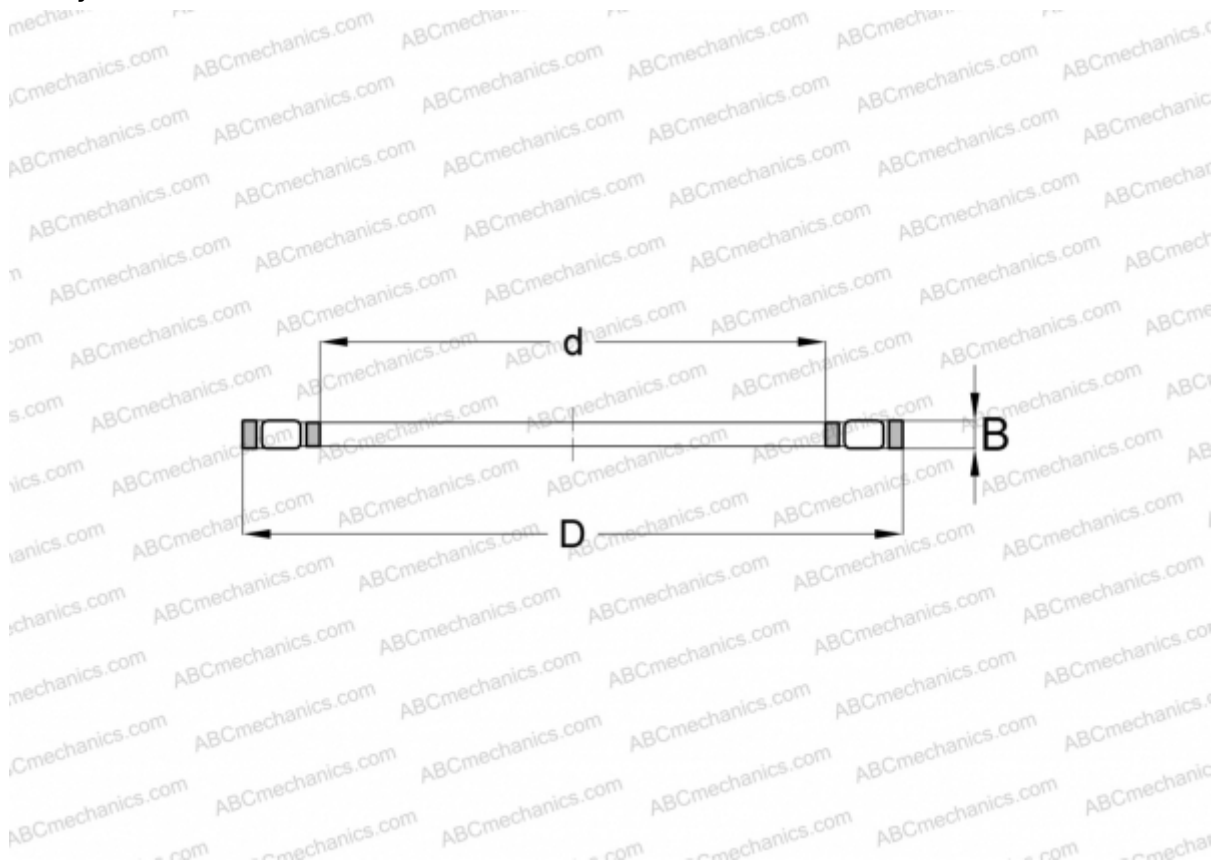

K81116-TV INA

Cylindrical roller thrust bearings

TYPE: Roller bearings, Thrust roller bearing, Cylindrical, Single direction, thrust cylindrical roller and cage assembly

Technical specification

DIMENSIONS, MM

d	80,000
D	105,000
B	7,500

WEIGHT, KG 0,095

MANUFACTURER [INA](#)

INTERCHANGE

ABC	K81116
IKO	AZK 801057.5
SKF	K 81116
FAG	K.81116 LPB

REPLACES

K 81116 TN
