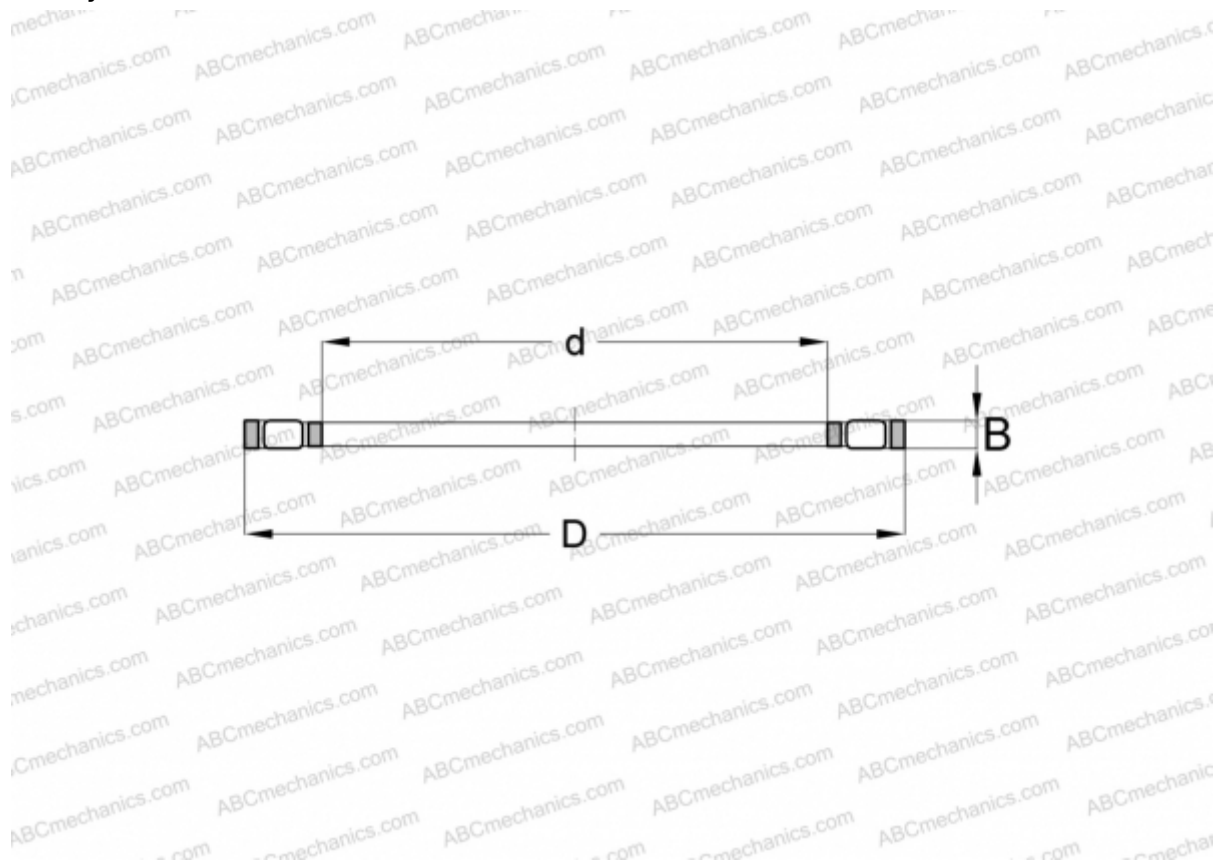

## K81117 ABC

Cylindrical roller thrust bearings

TYPE: Roller bearings, Thrust roller bearing, Cylindrical, Single direction, thrust cylindrical roller and cage assembly

### Technical specification

#### DIMENSIONS, MM

d	85,000
D	110,000
B	7,500

**WEIGHT, KG** 0,118

**MANUFACTURER** [ABC](#)