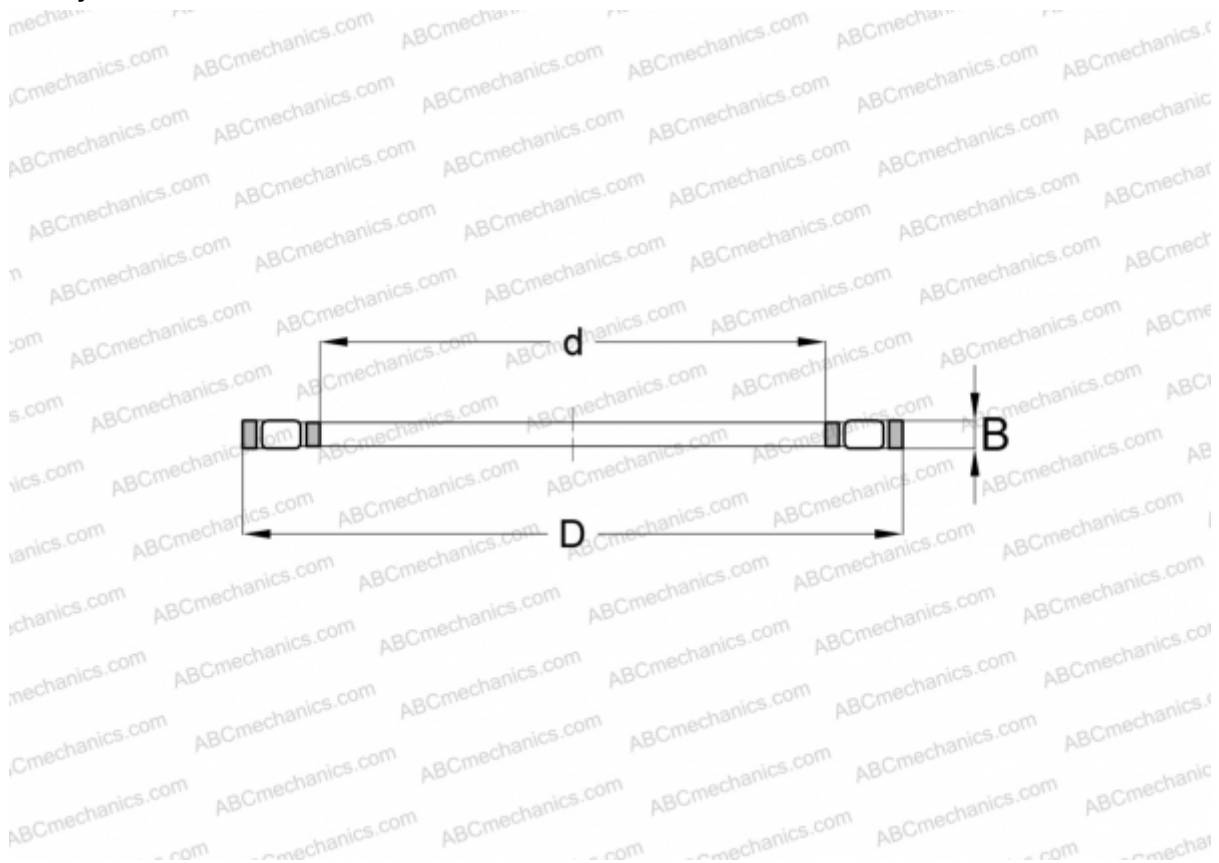

## K81117-TV INA

Cylindrical roller thrust bearings

TYPE: Roller bearings, Thrust roller bearing, Cylindrical, Single direction, thrust cylindrical roller and cage assembly

### Technical specification

#### DIMENSIONS, MM

d	85,000
D	110,000
B	7,500

**WEIGHT, KG** 0,118

**MANUFACTURER** [INA](#)