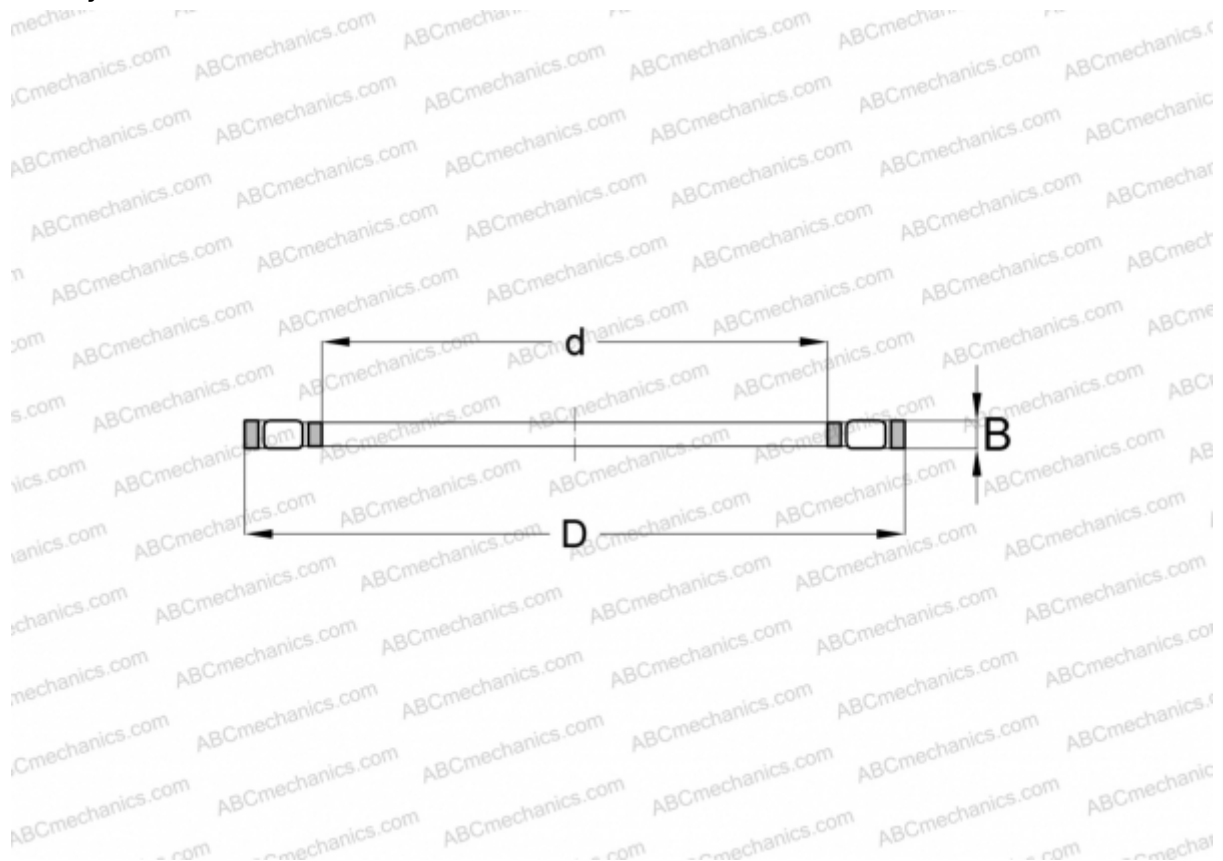

## K81118 ABC

Cylindrical roller thrust bearings

TYPE: Roller bearings, Thrust roller bearing, Cylindrical, Single direction, thrust cylindrical roller and cage assembly

### Technical specification

#### DIMENSIONS, MM

d	90,000
D	120,000
B	9,000

**WEIGHT, KG** 0,150

**MANUFACTURER** [ABC](#)