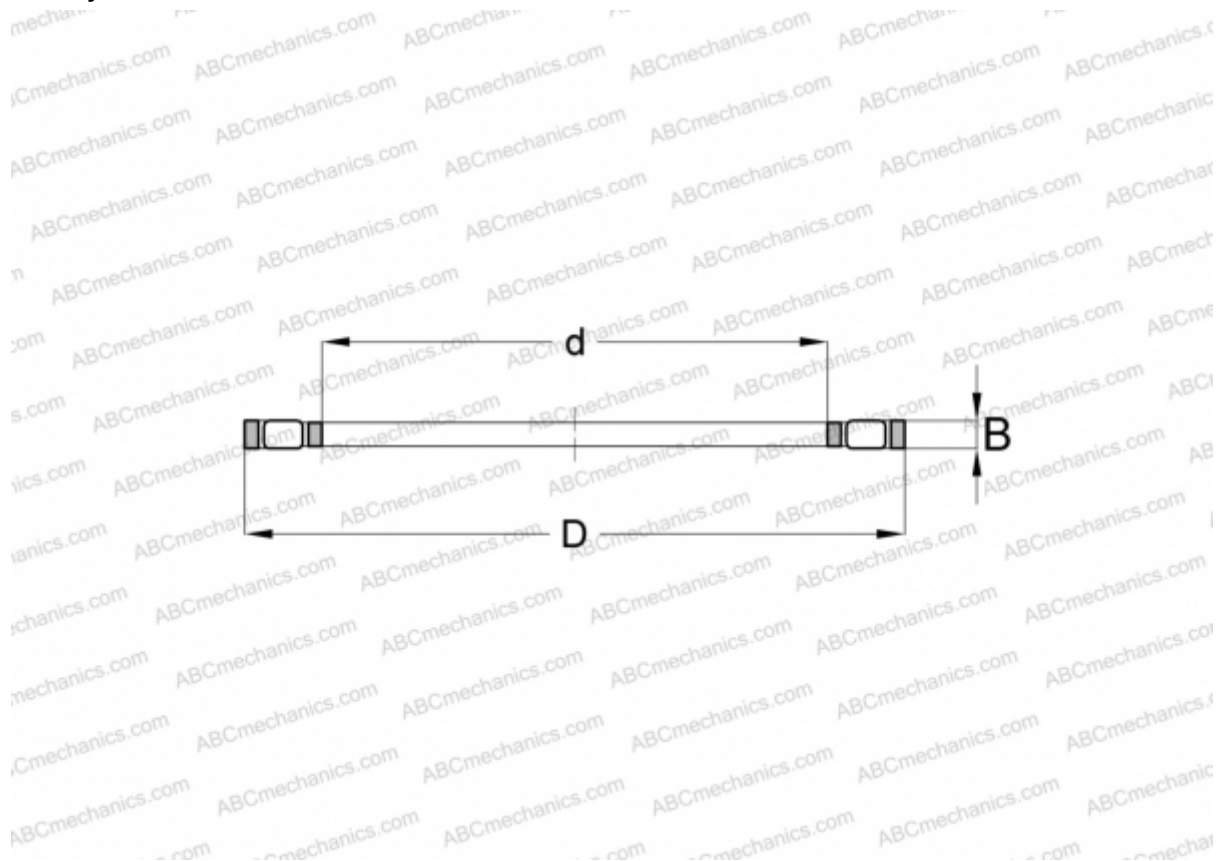

## K81260 ABC

Cylindrical roller thrust bearings

TYPE: Roller bearings, Thrust roller bearing, Cylindrical, Single direction, thrust cylindrical roller and cage assembly

### Technical specification

#### DIMENSIONS, MM

|   |         |
|---|---------|
| d | 300,000 |
| D | 420,000 |
| B | 38,000  |

**WEIGHT, KG** 10,150

**MANUFACTURER** [ABC](#)