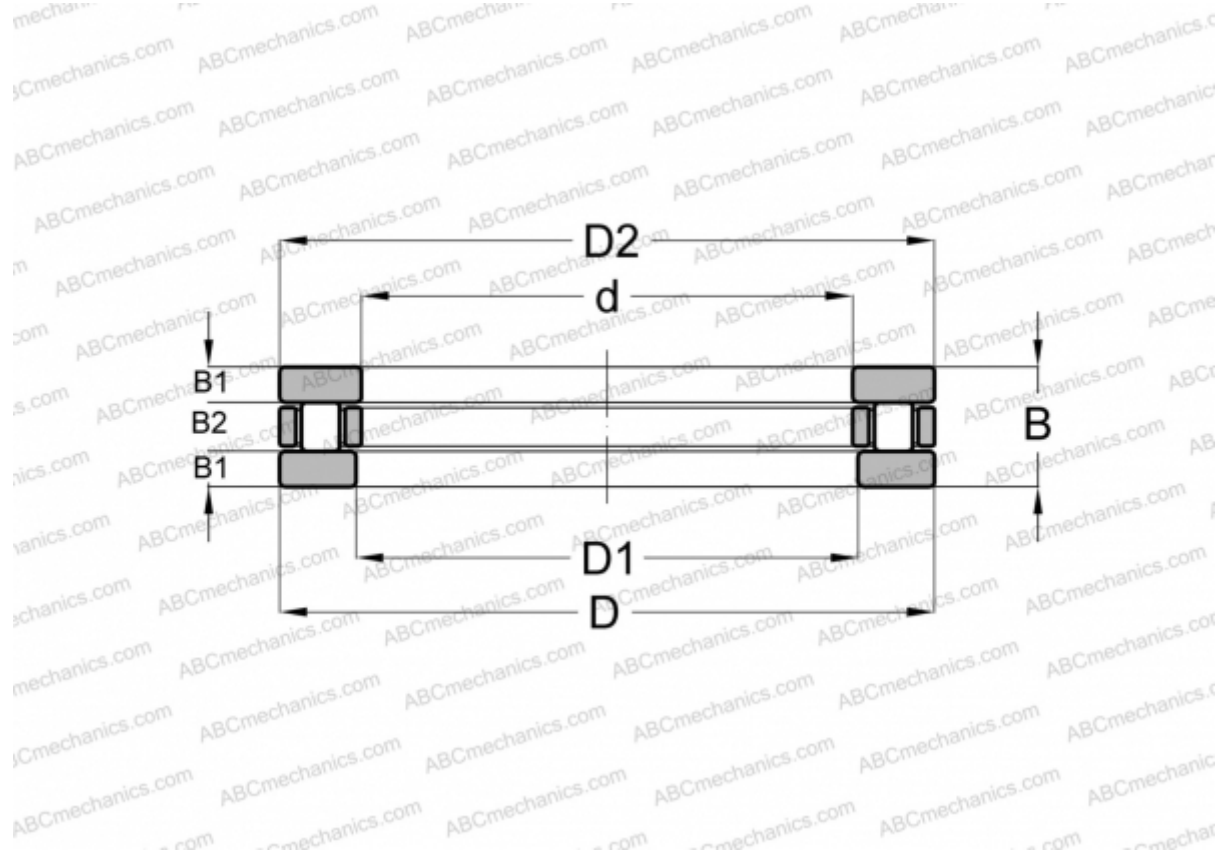

## 81103 ABC

Cylindrical roller thrust bearings

TYPE: Roller bearings, Thrust roller bearing, Cylindrical, Single direction

### Technical specification

#### DIMENSIONS, MM

d	17,000
D	30,000
D1	18,000
D2	30,000
B	9,000
B1	2,750
B2	3,500

**WEIGHT, KG** 0,032

**MANUFACTURER** [ABC](#)