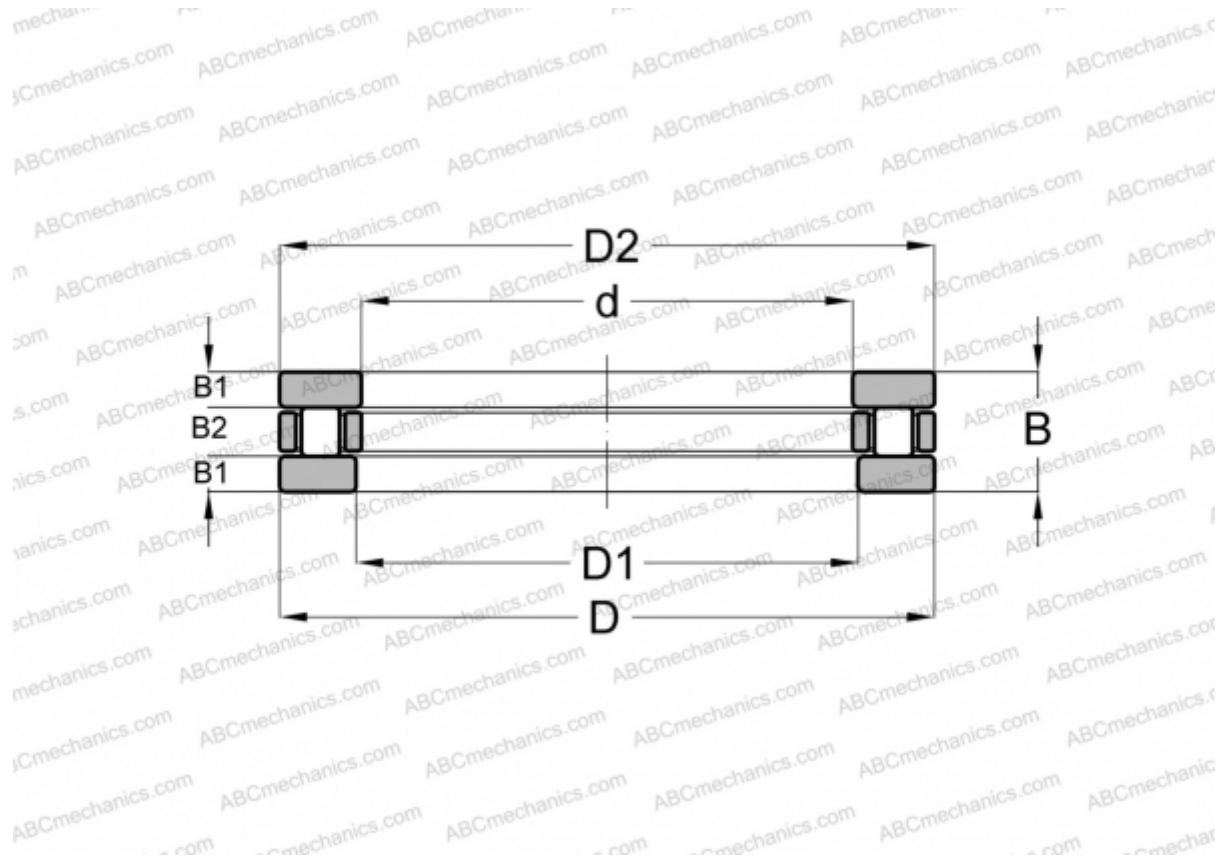

## 81103 SKF

Cylindrical roller thrust bearings

TYPE: Roller bearings, Thrust roller bearing, Cylindrical, Single direction

### Technical specification

#### DIMENSIONS, MM

d	17,000
D	30,000
D1	18,000
D2	30,000
B	9,000
B1	2,750
B2	3,500

**WEIGHT, KG** 0,032

**MANUFACTURER** [SKF](#)