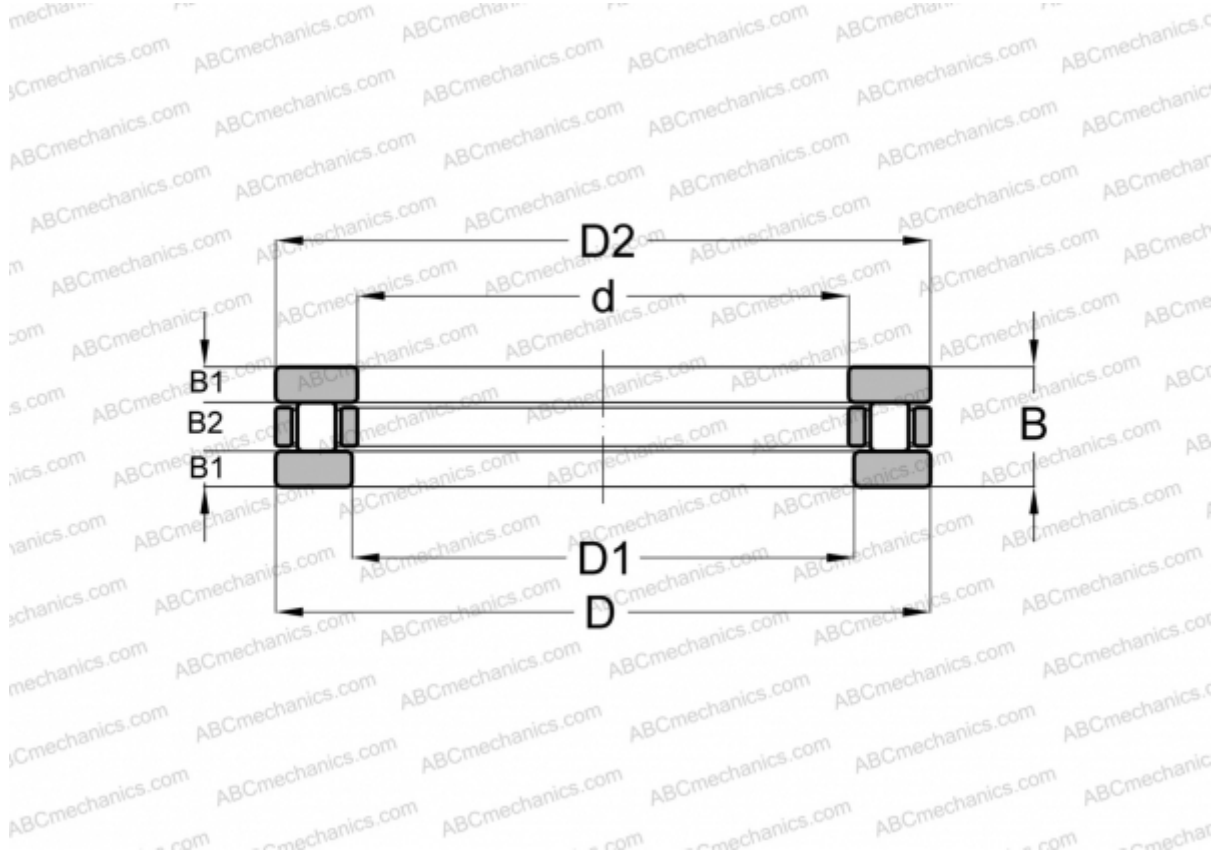

## 81103 TN INA

Cylindrical roller thrust bearings

TYPE: Roller bearings, Thrust roller bearing, Cylindrical, Single direction

### Technical specification

#### DIMENSIONS, MM

d	17,000
D	30,000
D1	18,000
D2	30,000
B	9,000
B1	2,750
B2	3,500

**WEIGHT, KG** 0,032

**MANUFACTURER** [INA](#)