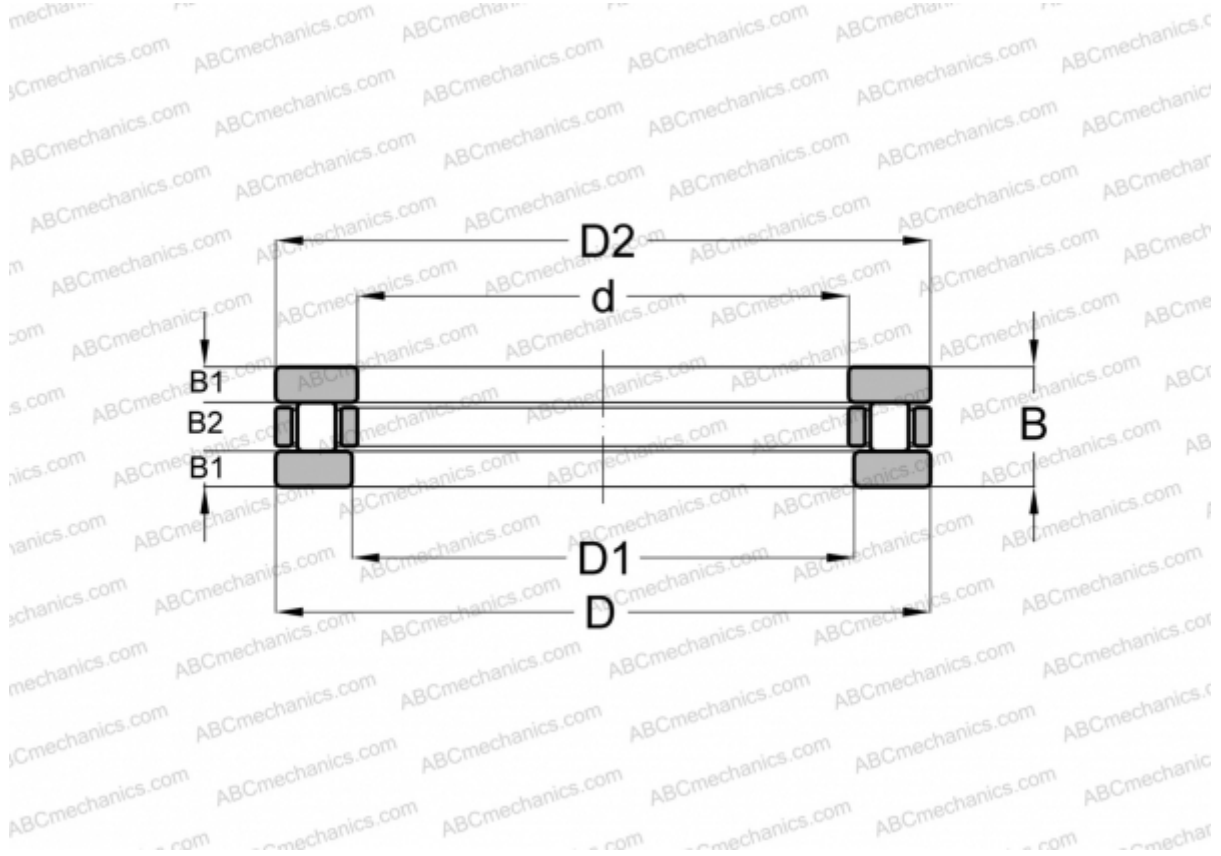

## 81105 ABC

Cylindrical roller thrust bearings

TYPE: Roller bearings, Thrust roller bearing, Cylindrical, Single direction

### Technical specification

#### DIMENSIONS, MM

d	25,000
D	42,000
D1	26,000
D2	42,000
B	11,000
B1	3,000
B2	5,000

**WEIGHT, KG** 0,064

**MANUFACTURER** [ABC](#)