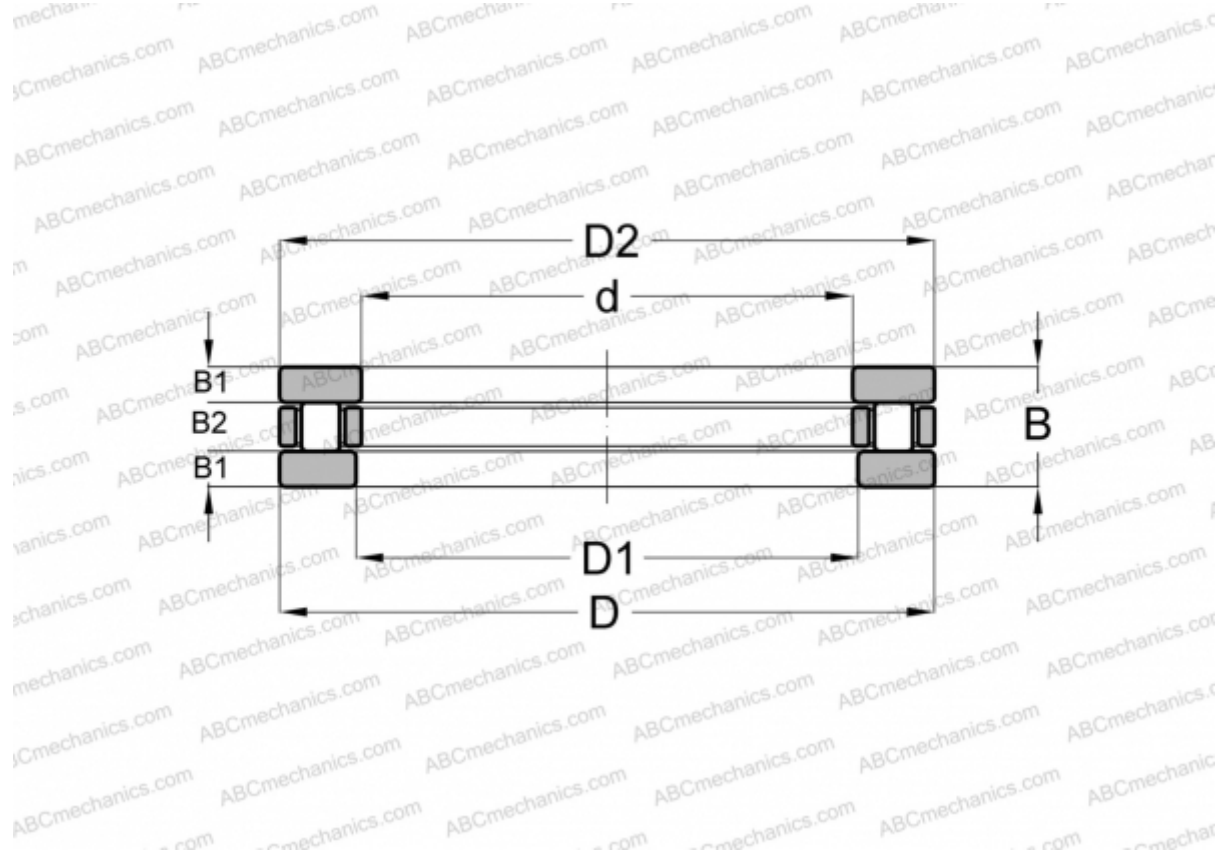

## 81106 TN INA

Cylindrical roller thrust bearings

TYPE: Roller bearings, Thrust roller bearing, Cylindrical, Single direction

### Technical specification

#### DIMENSIONS, MM

d	30,000
D	47,000
D1	32,000
D2	47,000
B	11,000
B1	3,000
B2	5,000

**WEIGHT, KG** 0,068

**MANUFACTURER** [INA](#)