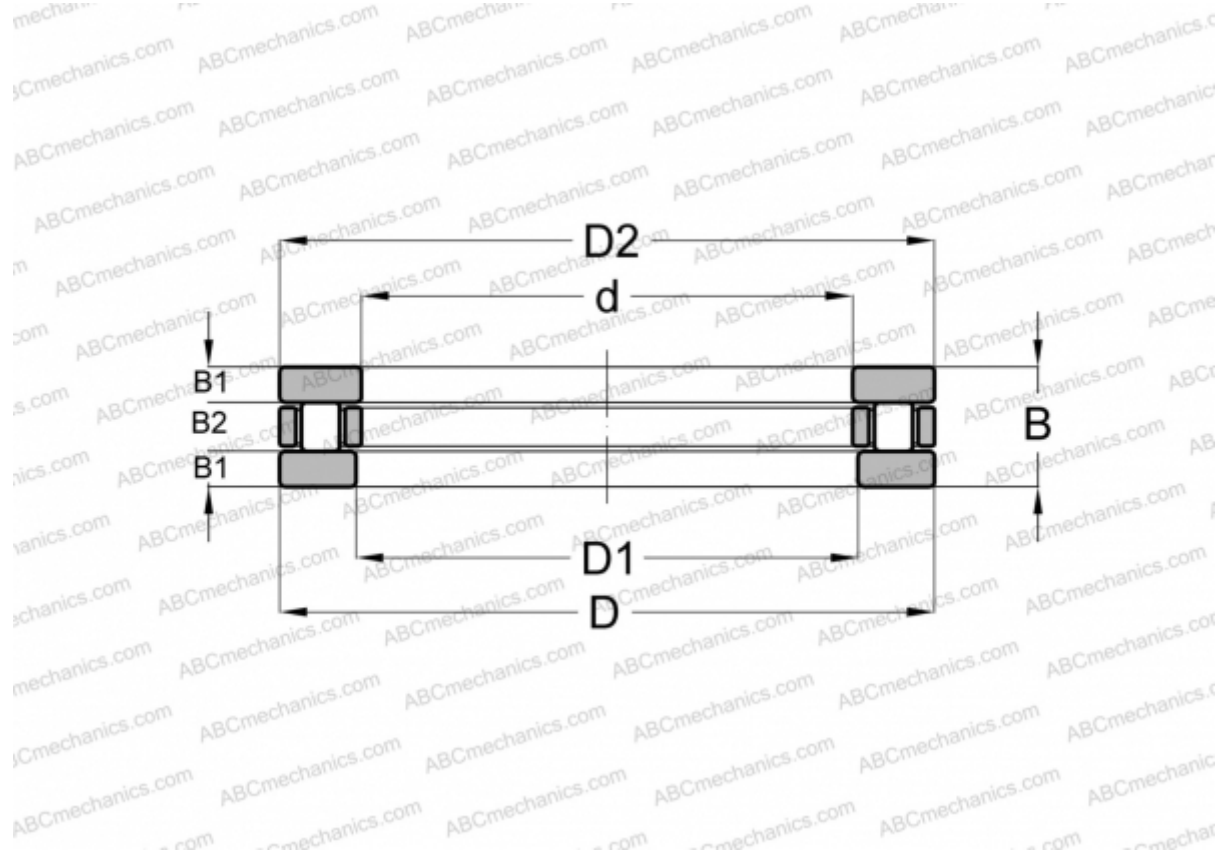

## AZ 304711 IKO

Cylindrical roller thrust bearings

TYPE: Roller bearings, Thrust roller bearing, Cylindrical, Single direction

### Technical specification

#### DIMENSIONS, MM

d	30,000
D	47,000
D1	30,050
B	11,000
B1	3,000
B2	5,000

**WEIGHT, KG** 0,079

**MANUFACTURER** [IKO](#)