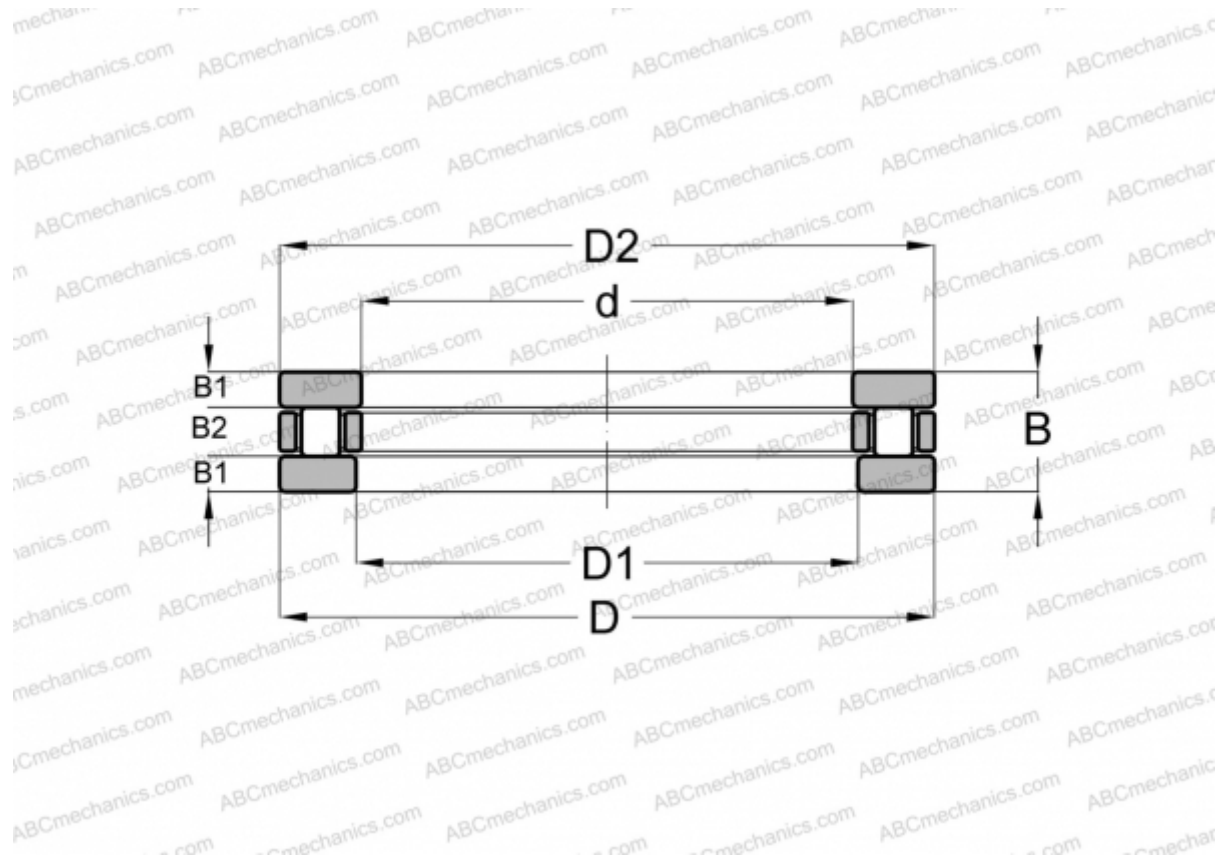

## 81206 TN INA

Cylindrical roller thrust bearings

TYPE: Roller bearings, Thrust roller bearing, Cylindrical, Single direction

### Technical specification

#### DIMENSIONS, MM

d	30,000
D	52,000
D1	32,000
D2	52,000
B	16,000
B1	4,250
B2	7,500

**WEIGHT, KG** 0,132

**MANUFACTURER** [INA](#)