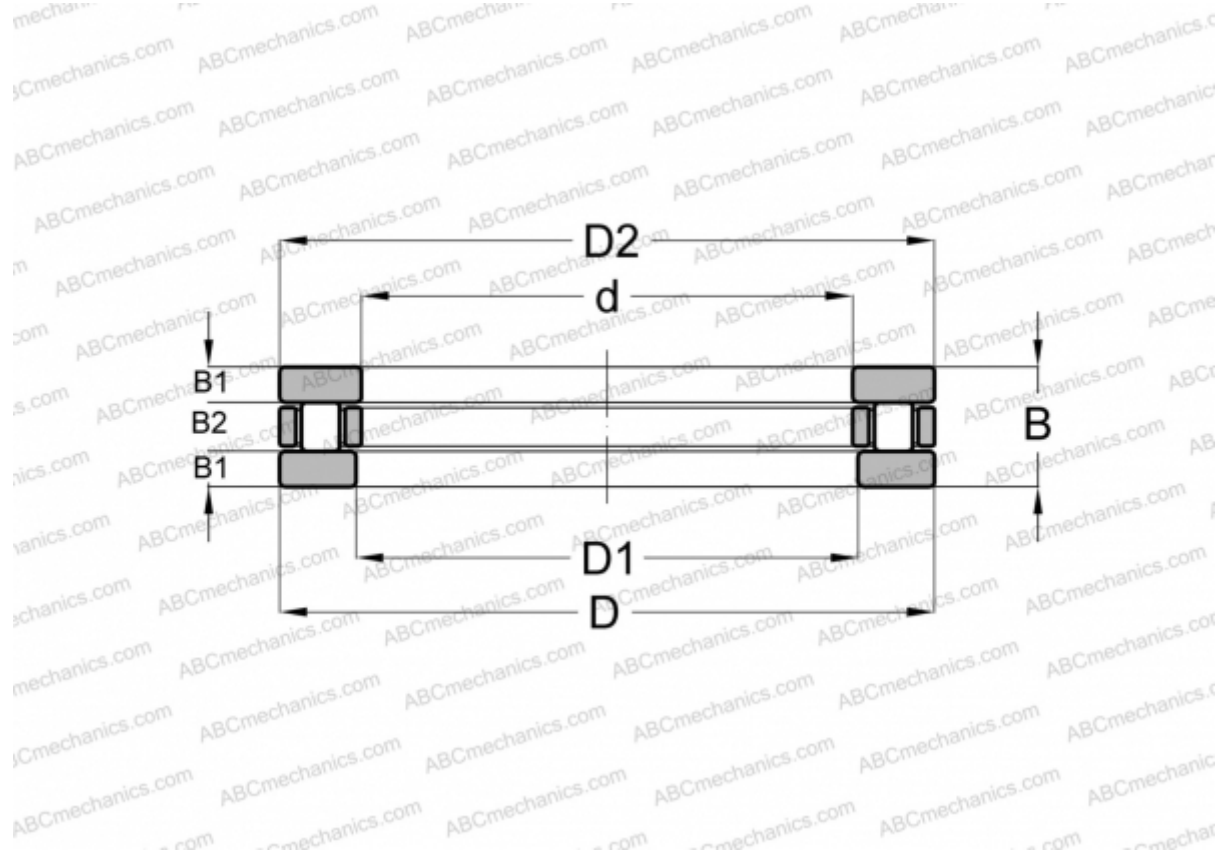

## 81107 SKF

Cylindrical roller thrust bearings

TYPE: Roller bearings, Thrust roller bearing, Cylindrical, Single direction

### Technical specification

#### DIMENSIONS, MM

d	35,000
D	52,000
D1	37,000
D2	52,000
B	12,000
B1	3,500
B2	5,000

**WEIGHT, KG** 0,082

**MANUFACTURER** [SKF](#)