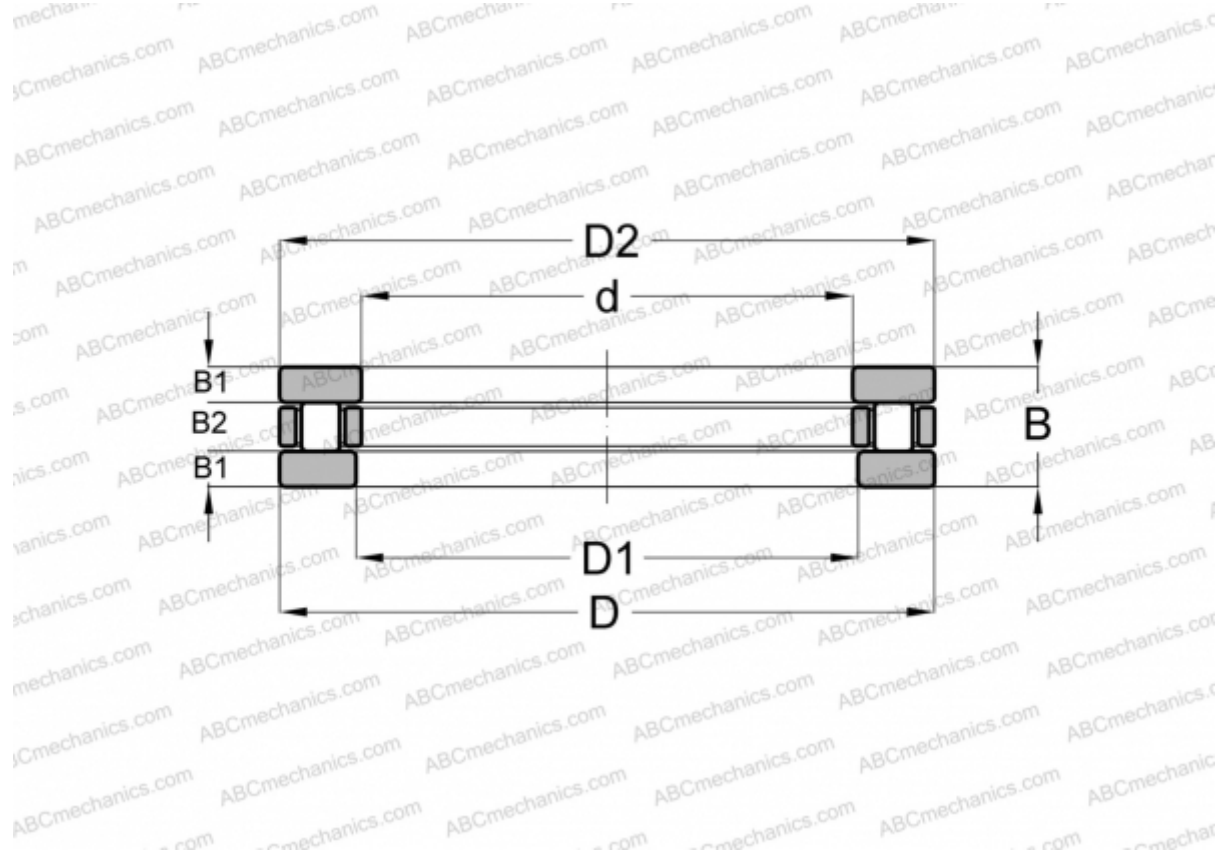

## 81107 TN INA

Cylindrical roller thrust bearings

TYPE: Roller bearings, Thrust roller bearing, Cylindrical, Single direction

### Technical specification

#### DIMENSIONS, MM

d	35,000
D	52,000
D1	37,000
D2	52,000
B	12,000
B1	3,500
B2	5,000

**WEIGHT, KG** 0,082

**MANUFACTURER** [INA](#)