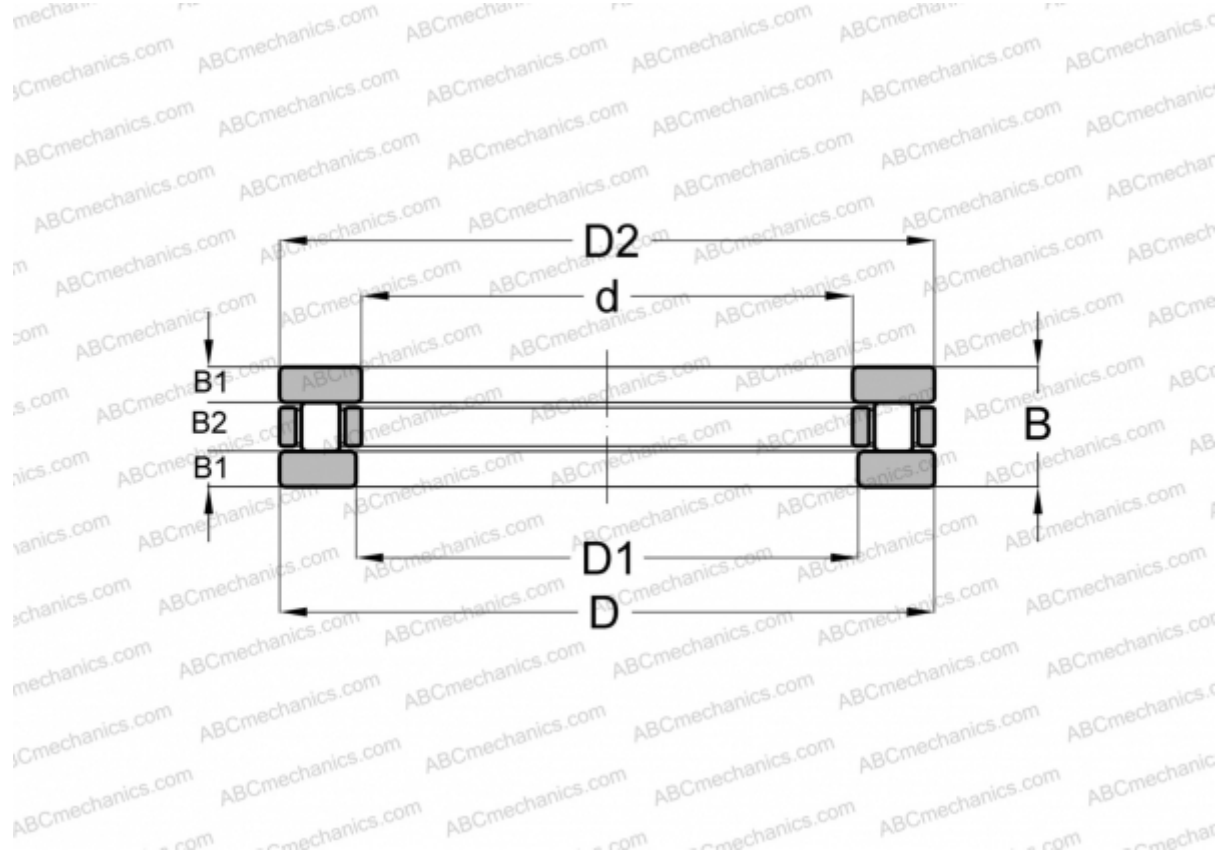

81113 ABC

Cylindrical roller thrust bearings

TYPE: Roller bearings, Thrust roller bearing, Cylindrical, Single direction

Technical specification

DIMENSIONS, MM

| | |
|----|--------|
| d | 65,000 |
| D | 90,000 |
| D1 | 67,000 |
| D2 | 90,000 |
| B | 18,000 |
| B1 | 5,250 |
| B2 | 7,500 |