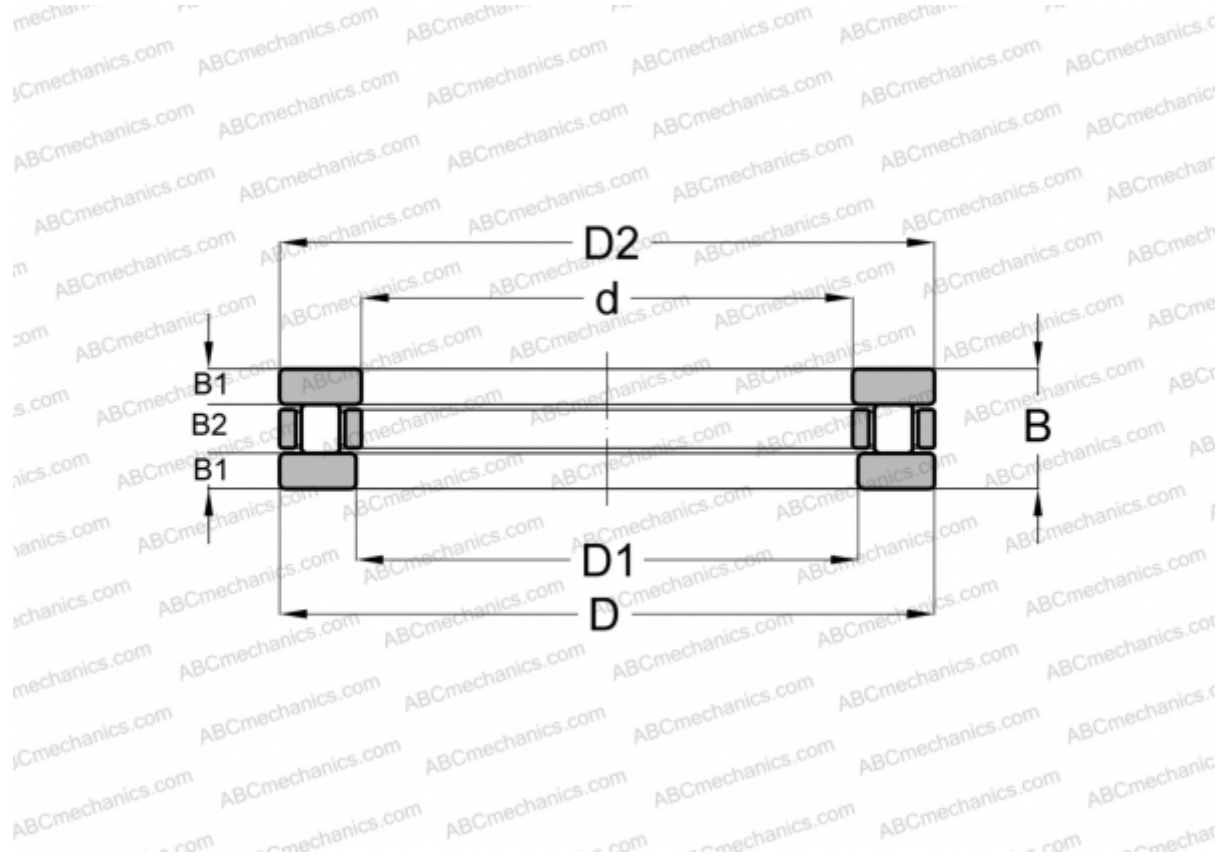

## AZ 6510027 IKO

Cylindrical roller thrust bearings

TYPE: Roller bearings, Thrust roller bearing, Cylindrical, Single direction

### Technical specification

#### DIMENSIONS, MM

d	65,000
D	100,000
D1	65,050
B	27,000
B1	8,000
B2	11,000

**WEIGHT, KG** 0,860

**MANUFACTURER** [IKO](#)