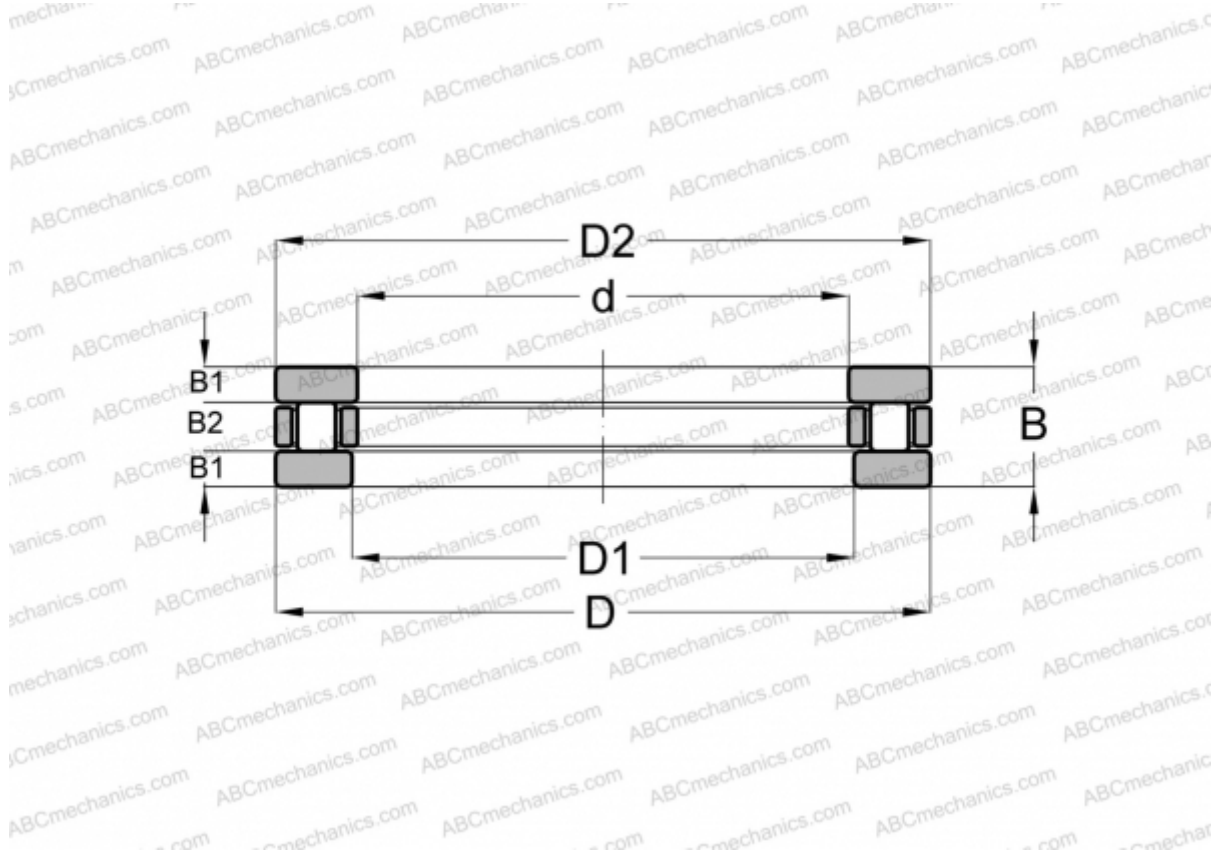

## 81124 SKF

Cylindrical roller thrust bearings

TYPE: Roller bearings, Thrust roller bearing, Cylindrical, Single direction

### Technical specification

#### DIMENSIONS, MM

|    |         |
|----|---------|
| d  | 120,000 |
| D  | 155,000 |
| D1 | 122,000 |
| D2 | 155,000 |
| B  | 25,000  |
| B1 | 7,000   |
| B2 | 11,000  |

**WEIGHT, KG** 1,306

**MANUFACTURER** [SKF](#)