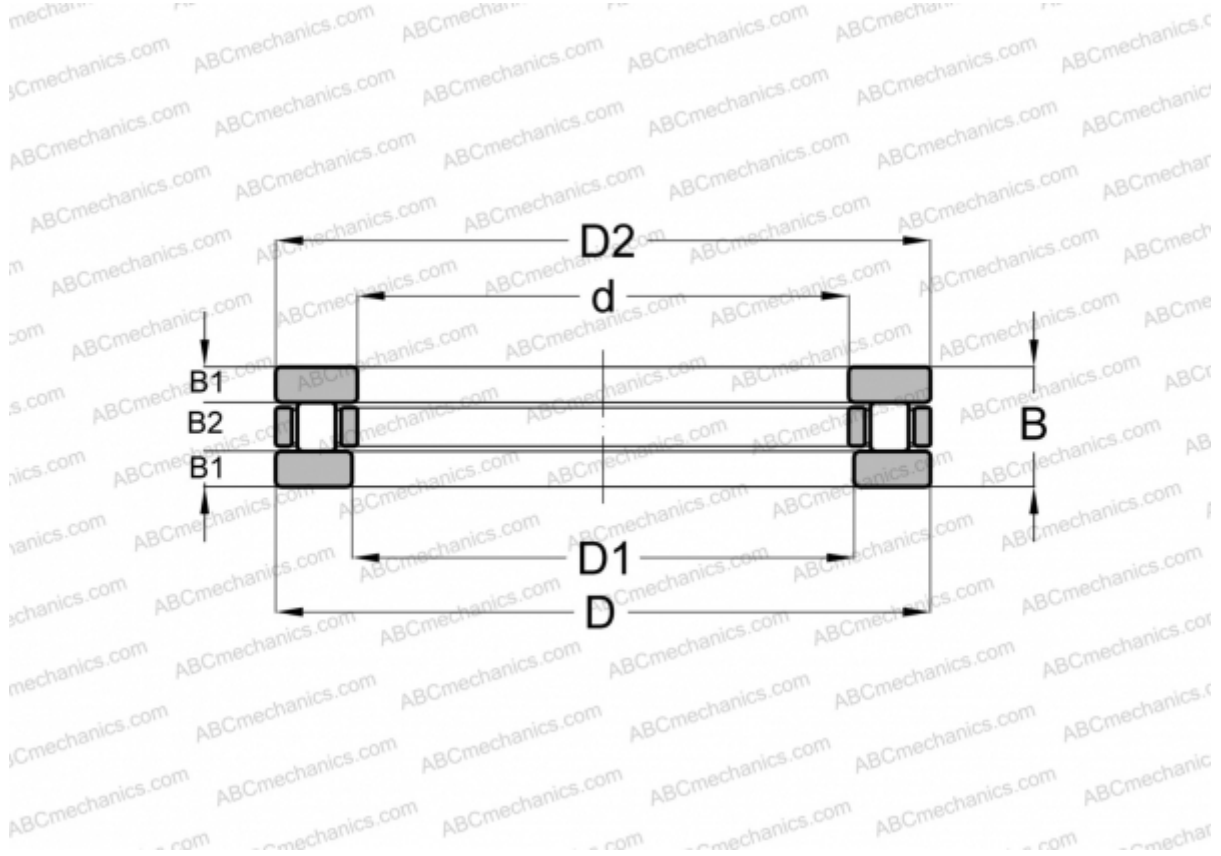

## 81126 ABC

Cylindrical roller thrust bearings

TYPE: Roller bearings, Thrust roller bearing, Cylindrical, Single direction

### Technical specification

#### DIMENSIONS, MM

d	130,000
D	170,000
D1	132,000
D2	170,000
B	30,000
B1	9,000
B2	12,000

**WEIGHT, KG** 1,978

**MANUFACTURER** [ABC](#)