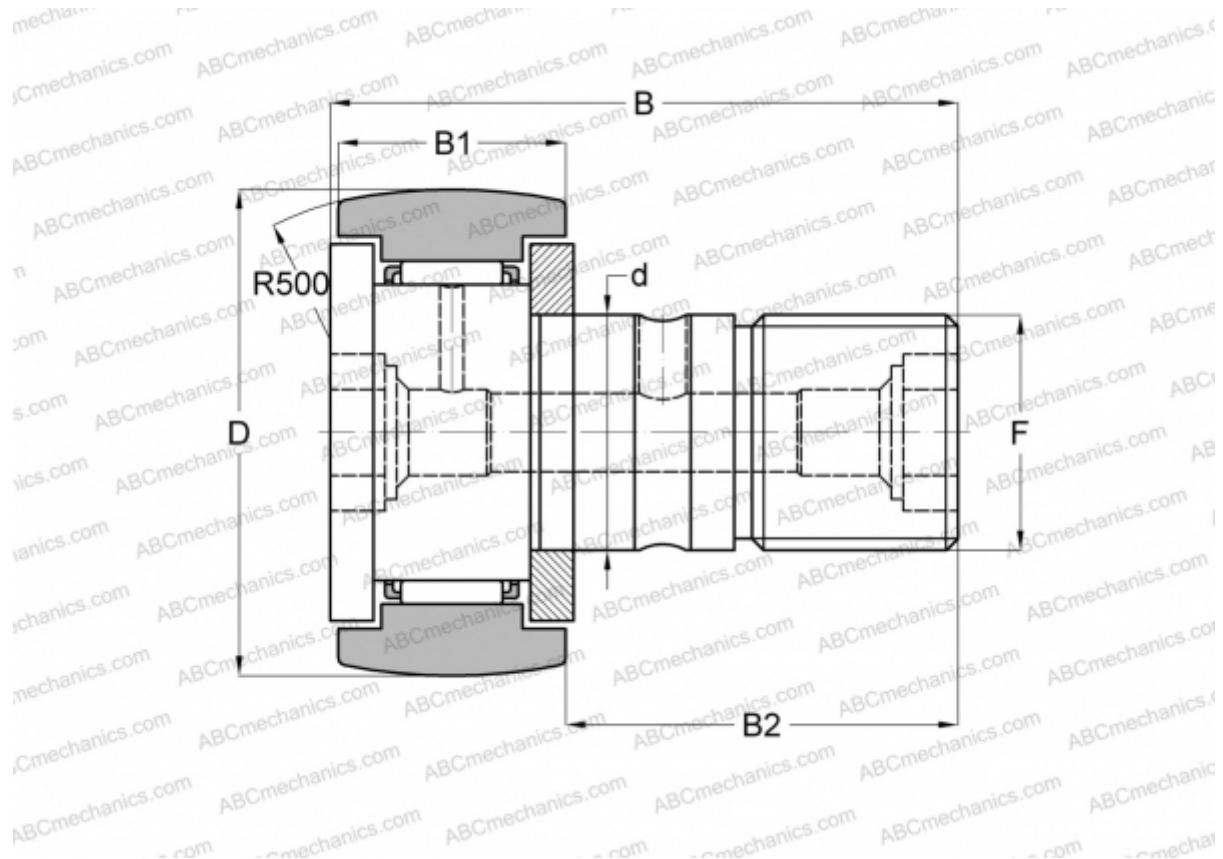

## CFKR 30 ABC

Cam followers

TYPE: Roller bearings, Stud type track rollers, With axial guidance, gap seals on both side, double hex hole

### Technical specification

#### DIMENSIONS, MM

d	12,000
D	30,000
B	40,000
B1	14,000
B2	25,000
F	M12x1,5

**WEIGHT, KG** 0,091

**MANUFACTURER** [ABC](#)