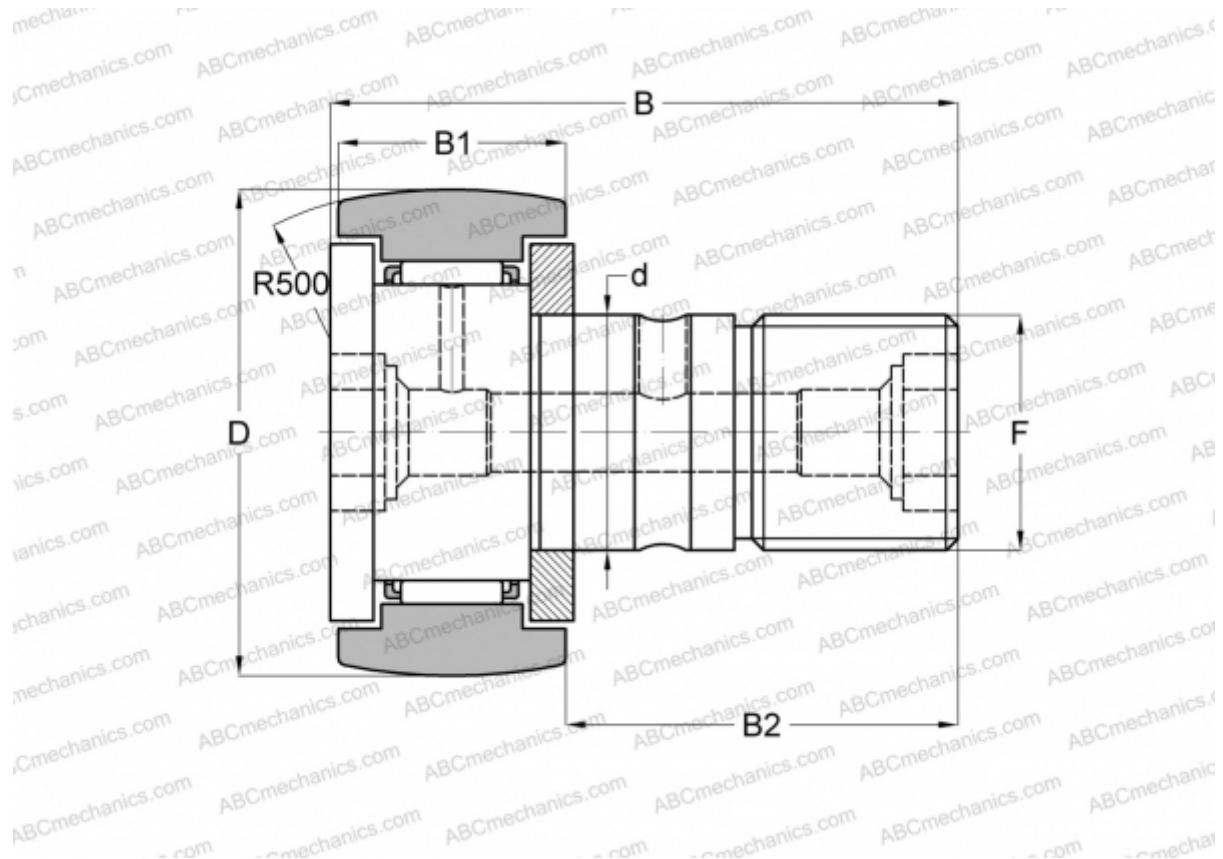

## CFKR 80 ABC

Cam followers

TYPE: Roller bearings, Stud type track rollers, With axial guidance, gap seals on both side, double hex hole

### Technical specification

#### DIMENSIONS, MM

d	30,000
D	80,000
B	100,000
B1	35,000
B2	63,000
F	M30x1,5

**WEIGHT, KG** 1,665

**MANUFACTURER** [ABC](#)