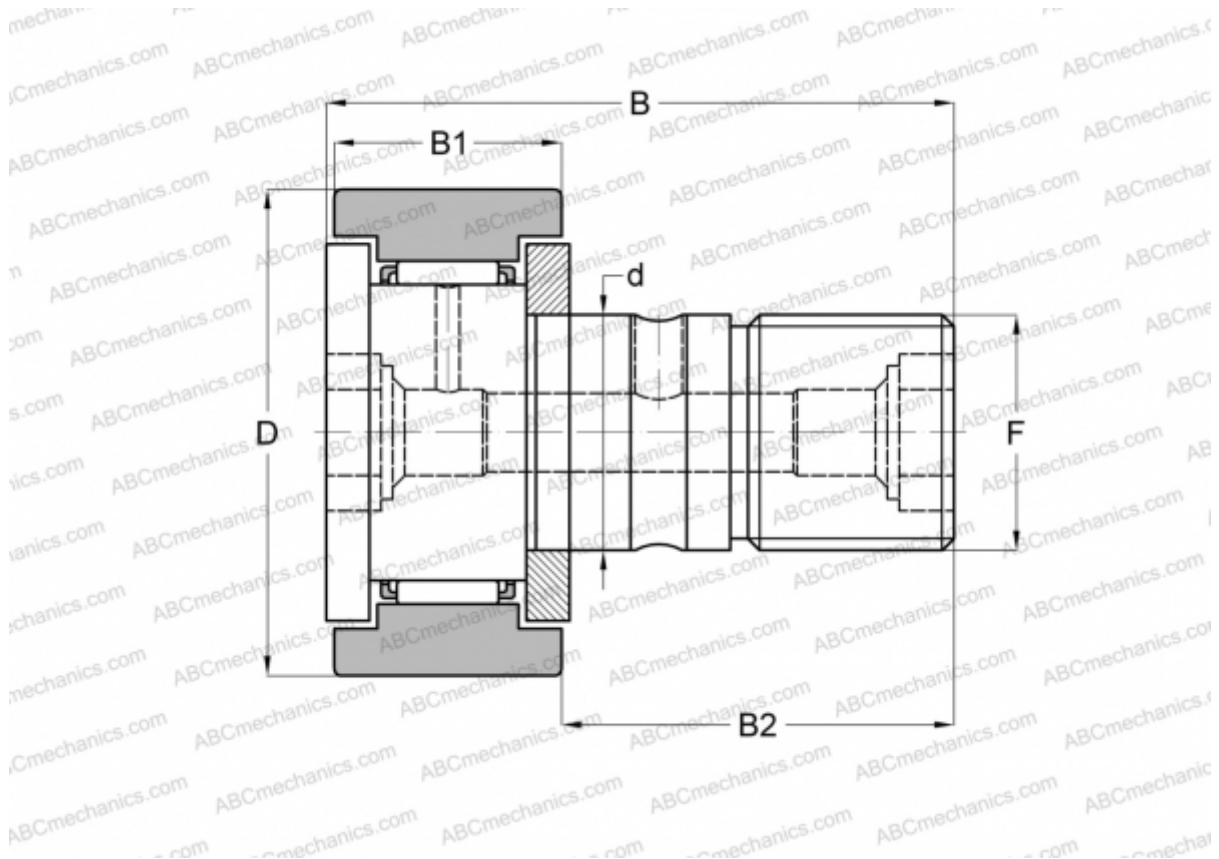

## CFKR 30 R ABC

Cam followers

TYPE: Roller bearings, Stud type track rollers, With axial guidance, gap seals on both side, cylindrical outer ring, double hex hole

### Technical specification

#### DIMENSIONS, MM

d	12,000
D	30,000
B	40,000
B1	14,000
B2	25,000
F	M12x1.5

**WEIGHT, KG** 0,091

**MANUFACTURER** [ABC](#)